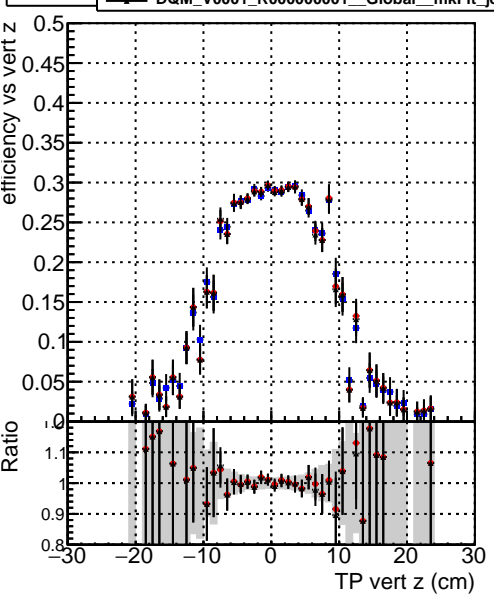

Efficiency vs vertpos

- Global\_mkFit\_baseline (blue circles)
- Global\_mkFit\_var (red circles)
- Global\_mkFit\_coreNoClean (black circles)

Efficiency vs vert z

Efficiency vs. sim PV z