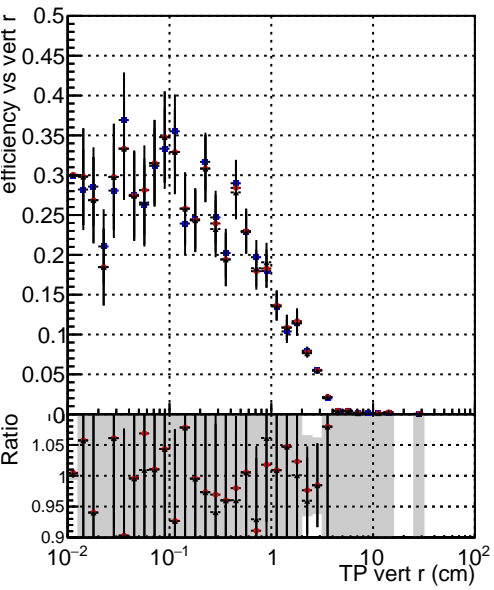

Efficiency vs vertpos

- Global\_mkFit\_baseline (blue circles)
- Global\_mkFit\_var (red circles)
- Global\_mkFit\_coreNoClean (black circles)

Efficiency vs vert z

Efficiency vs. sim PV z