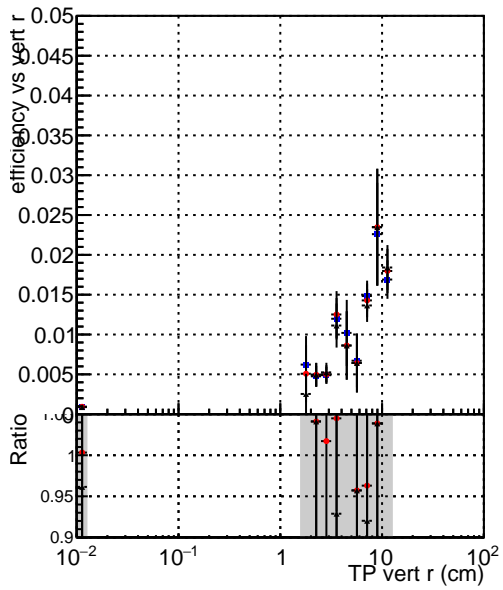

Efficiency vs vertpos

- DQM\_V0001\_R000000001\_Global\_mkFit\_baseline
- DQM\_V0001\_R000000001\_Global\_mkFit\_var
- DQM\_V0001\_R000000001\_Global\_mkFit\_coreNoClean

Efficiency vs vert z

Efficiency vs. sim PV z