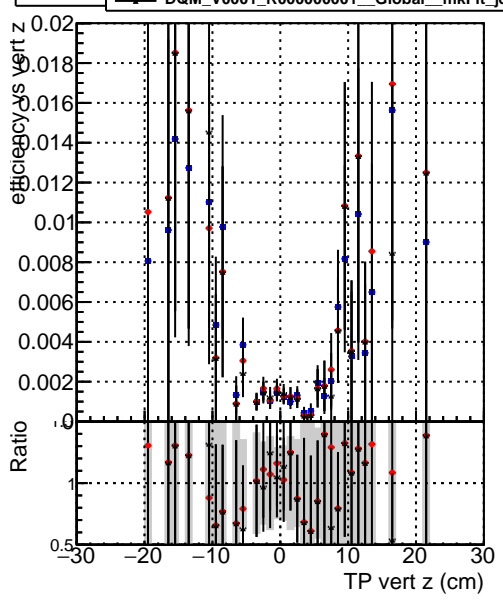

Efficiency vs vertpos

- DQM\_V0001\_R000000001\_Global\_mkFit\_baseline
- DQM\_V0001\_R000000001\_Global\_mkFit\_var
- DQM\_V0001\_R000000001\_Global\_mkFit\_coreNoClean

Efficiency vs vert z

Efficiency vs. sim PV z