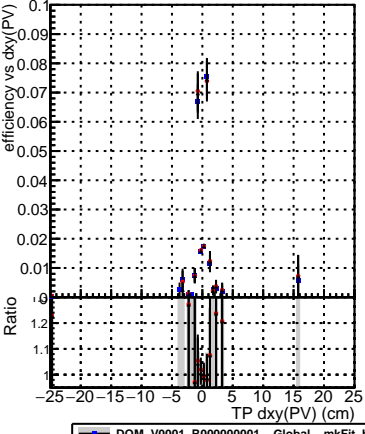

Efficiency vs Dxy(PV)

- DQM_V0001_R000000001_Global_mkFit_baseline
- DQM_V0001_R000000001_Global_mkFit_var
- DQM_V0001_R000000001_Global_mkFit_jcoreNoClean

Efficiency vs Dz(PV)

Efficiency vs Dz(PV)