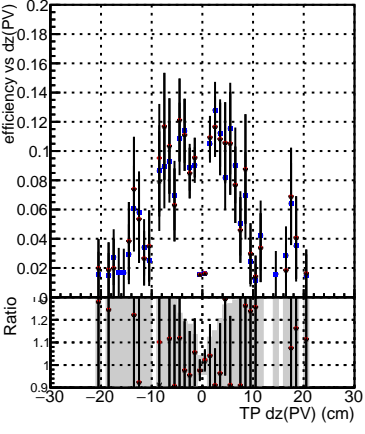

Efficiency vs Dxy(PV)

- DQM_V0001_R000000001_Global_mkFit_baseline
- DQM_V0001_R000000001_Global_mkFit_var
- DQM_V0001_R000000001_Global_mkFit_jcoreNoClean

Efficiency vs Dz(PV)

Efficiency vs Dz(PV)