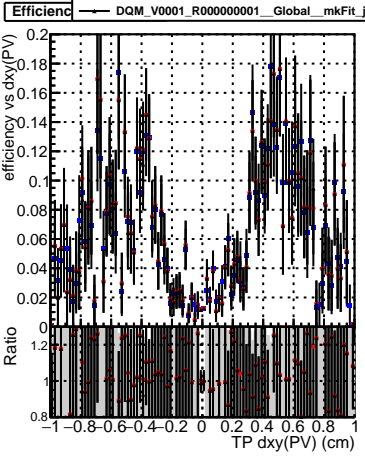

Efficiency vs Dxy(PV)

- DQM_V0001_R000000001_Global_mkFit_baseline
- DQM_V0001_R000000001_Global_mkFit_var
- DQM_V0001_R000000001_Global_mkFit_jcoreNoClean

Efficiency vs Dz(PV)

Efficiency vs Dz(PV)