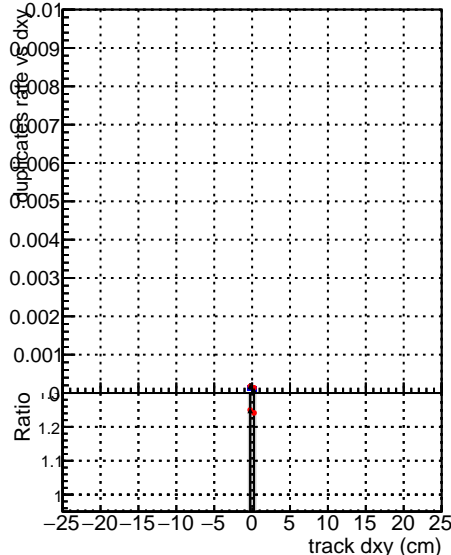

Fake rate vs dxy

Duplicates Rate vs Dxy

Pileup rate vs dxy

Fake rate vs dz

Duplicates Rate vs Ddz

Pileup rate vs dz

—●— DGM V0001 R000000001 Global mkFit baseline
—●— DGM V0001 R000000001 Global mkFit var
—●— DGM V0001 R000000001 Global mkFit icoreNoClean