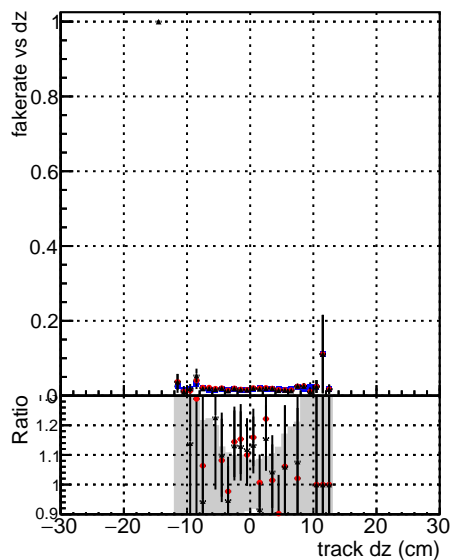

Fake rate vs dxy

Duplicates Rate vs Dxy

Pileup rate vs dxy

Fake rate vs dz

Duplicates Rate vs Ddz

Pileup rate vs dz

—●— DGM V0001 R000000001 Global mkFit baseline
—●— DGM V0001 R000000001 Global mkFit var
—●— DGM V0001 R000000001 Global mkFit icoreNoClean