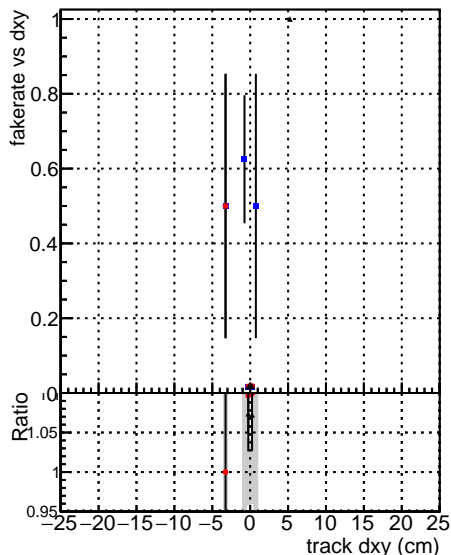

Fake rate vs dxy

Duplicates Rate vs Dxy

Pileup rate vs dxy

Fake rate vs dz

Duplicates Rate vs Ddz

Pileup rate vs dz

—●— DGM V0001 R000000001 Global mkFit baseline
—●— DGM V0001 R000000001 Global mkFit var
—●— DGM V0001 R000000001 Global mkFit icoreNoClean