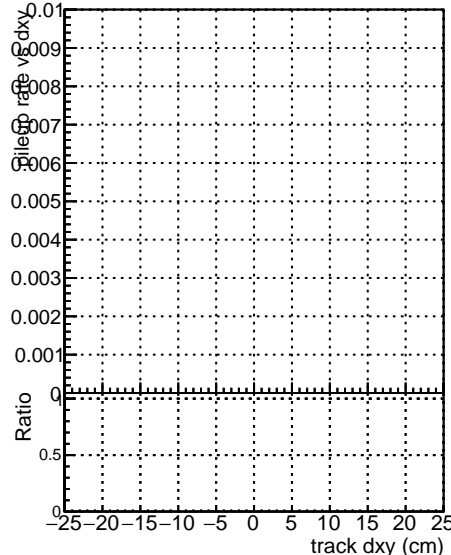

Fake rate vs dxy

Duplicates Rate vs Dxy

Pileup rate vs dxy

Fake rate vs dz

Duplicates Rate vs Ddz

Pileup rate vs dz

—●— DGM V0001 R000000001 Global mkFit baseline
—●— DGM V0001 R000000001 Global mkFit var
—●— DGM V0001 R000000001 Global mkFit icoreNoClean