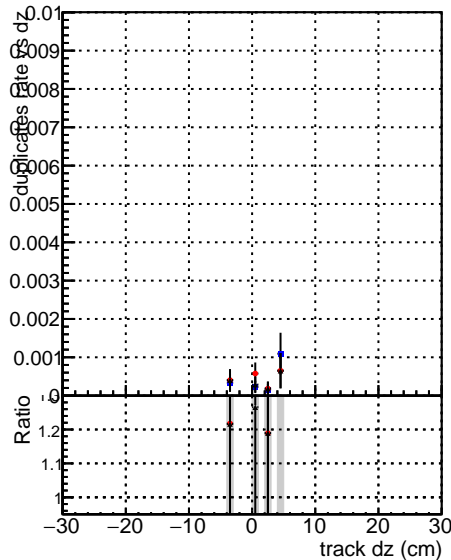

Fake rate vs dxy

Duplicates Rate vs Dxy

Pileup rate vs dxy

Fake rate vs dz

Duplicates Rate vs Ddz

Pileup rate vs dz

—●— DGM V0001 R000000001 Global mkFit baseline
—●— DGM V0001 R000000001 Global mkFit var
—●— DGM V0001 R000000001 Global mkFit icoreNoClean