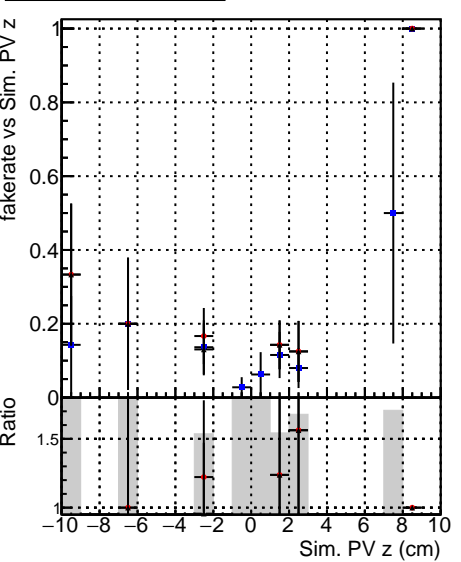

Fake rate vs vertpos

Duplicates Rate vs vertpos

Pileup rate vs vertpos

DQM_V0001_R000000001 Global mkFit_baseline
 DQM_V0001_R000000001 Global mkFit_var
 DQM_V0001_R000000001 Global mkFit_jcoreNoClean

Fake rate vs v

Fake rate vs. sim PV z

Duplicates Rate vs sim PV z

Pileup rate vs. sim PV z