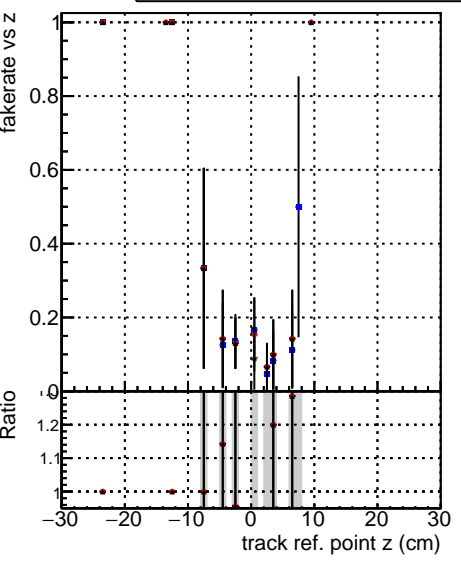

Fake rate vs vertpos

Duplicates Rate vs vertpos

Pileup rate vs vertpos

DQM_V0001_R000000001 Global mkFit_baseline
 DQM_V0001_R000000001 Global mkFit_var
 DQM_V0001_R000000001 Global mkFit_jcoreNoClean

Fake rate vs v

Fake rate vs. sim PV z

Duplicates Rate vs sim PV z

Pileup rate vs. sim PV z