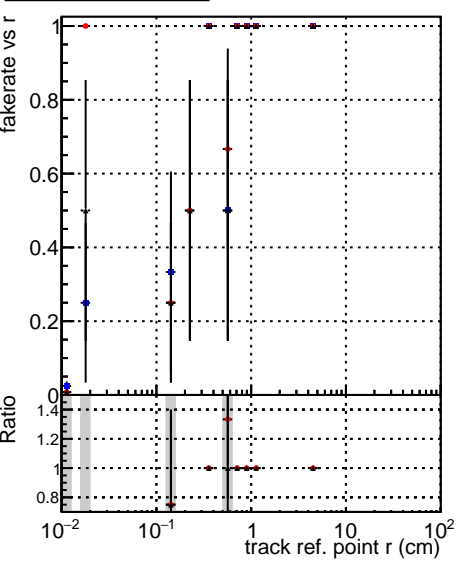

Fake rate vs vertpos

Duplicates Rate vs vertpos

Pileup rate vs vertpos

DQM_V0001_R000000001 Global mkFit_baseline
 DQM_V0001_R000000001 Global mkFit_var
 DQM_V0001_R000000001 Global mkFit_jcoreNoClean

Fake rate vs v

Fake rate vs. sim PV z

Duplicates Rate vs sim PV z

Pileup rate vs. sim PV z