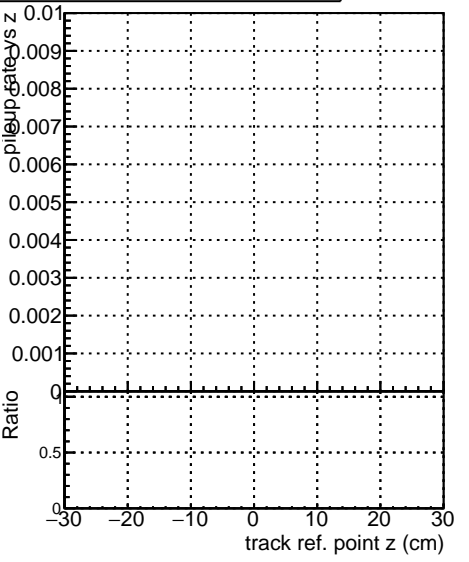

Fake rate vs vertpos

Duplicates Rate vs vertpos

Pileup rate vs vertpos

DQM_V0001_R000000001 Global mkFit_baseline
 DQM_V0001_R000000001 Global mkFit_var
 DQM_V0001_R000000001 Global mkFit_jcoreNoClean

Fake rate vs v

Fake rate vs. sim PV z

Duplicates Rate vs sim PV z

Pileup rate vs. sim PV z