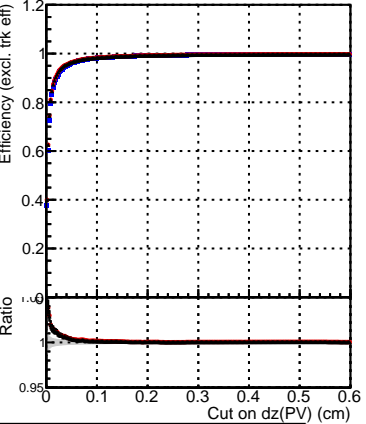

Efficiency vs. dz (PV)

Efficiency (tracking eff factorized out) vs. dz (PV)

—●— DQM\_V0001\_R000000001\_Global\_mkFit\_baseline  
—●— DQM\_V0001\_R000000001\_Global\_mkFit\_var  
—●— DQM\_V0001\_R000000001\_Global\_mkFit\_jcoreNoClean