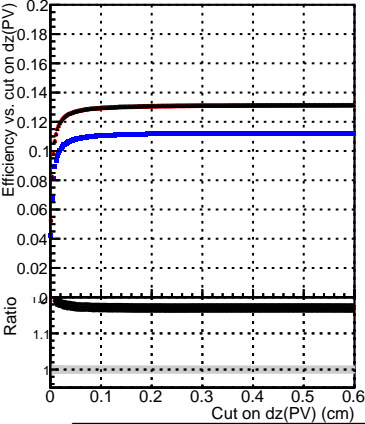

Efficiency vs. dz (PV)

Efficiency (tracking eff factorized out) vs. dz (PV)

—●— DQM\_V0001\_R000000001\_Global\_mkFit\_baseline  
—●— DQM\_V0001\_R000000001\_Global\_mkFit\_var  
—●— DQM\_V0001\_R000000001\_Global\_mkFit\_jcoreNoClean

Fake rate