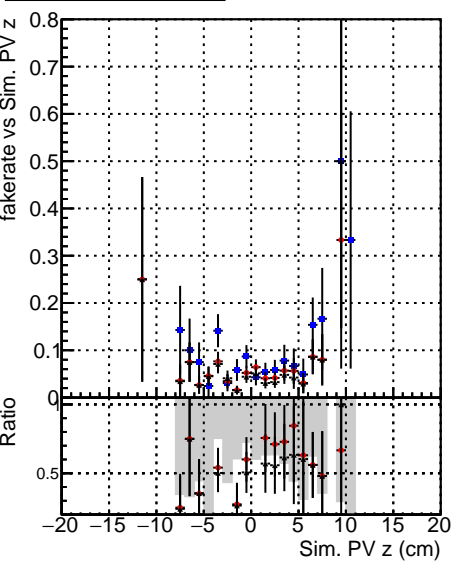

Fake rate vs vertpos

Duplicates Rate vs vertpos

Pileup rate vs vertpos

—● DQM_V0001_R000000001 Global mkFit_baseline
—● DQM_V0001_R000000001 Global mkFit_var
—● DQM_V0001_R000000001 Global mkFit_jcoreNoClean

Fake rate vs v

Fake rate vs. sim PV z

Duplicates Rate vs sim PV z

Pileup rate vs. sim PV z