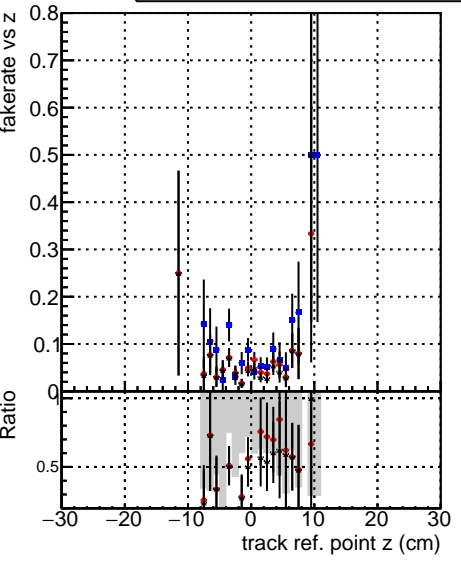

Fake rate vs vertpos

Duplicates Rate vs vertpos

Pileup rate vs vertpos

—● DQM_V0001_R000000001 Global mkFit_baseline
—● DQM_V0001_R000000001 Global mkFit_var
—● DQM_V0001_R000000001 Global mkFit_jcoreNoClean

Fake rate vs v

Fake rate vs. sim PV z

Duplicates Rate vs sim PV z

Pileup rate vs. sim PV z