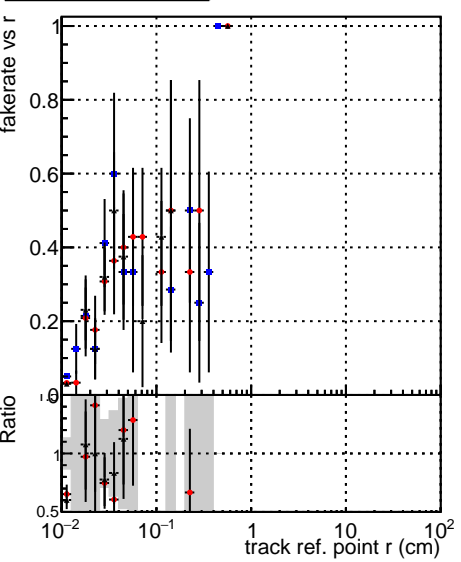

Fake rate vs vertpos

Duplicates Rate vs vertpos

Pileup rate vs vertpos

—● DQM_V0001_R000000001 Global mkFit_baseline
—● DQM_V0001_R000000001 Global mkFit_var
—● DQM_V0001_R000000001 Global mkFit_jcoreNoClean

Fake rate vs v

Fake rate vs. sim PV z

Duplicates Rate vs sim PV z

Pileup rate vs. sim PV z