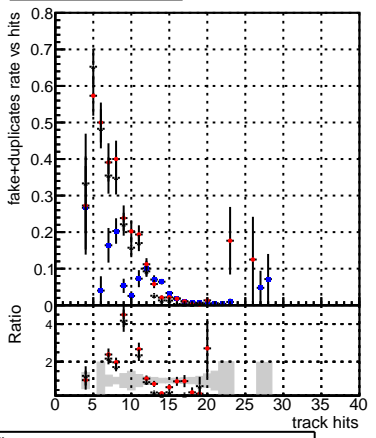

fake+duplicates vs hits

■ DQM_V0001_R000000001_Global_mkFit_baseline
■ DQM_V0001_R000000001_Global_mkFit_var
■ DQM_V0001_R000000001_Global_mkFit_jcoreNoClean

**fake+duplicates vs pixel layers****fake+duplicates vs 3D layers**