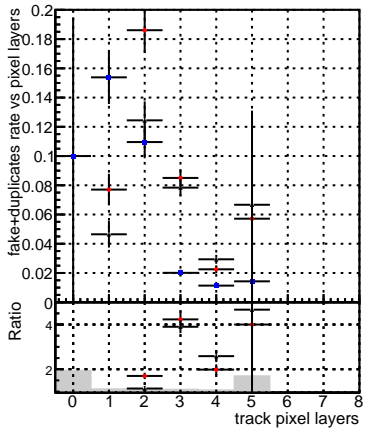

fake+duplicates vs hits

■ DQM_V0001_R000000001_Global_mkFit_baseline
■ DQM_V0001_R000000001_Global_mkFit_var
■ DQM_V0001_R000000001_Global_mkFit_jcoreNoClean

**fake+duplicates vs pixel layers****fake+duplicates vs 3D layers**