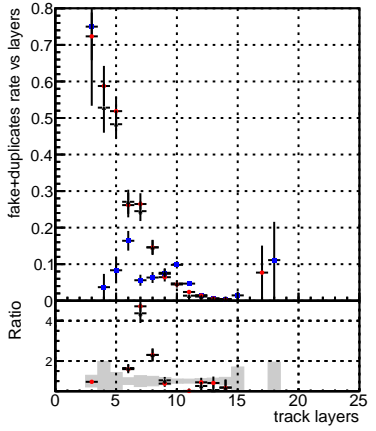

fake+duplicates vs hits

■ DQM_V0001_R000000001_Global_mkFit_baseline
■ DQM_V0001_R000000001_Global_mkFit_var
■ DQM_V0001_R000000001_Global_mkFit_jcoreNoClean

**fake+duplicates vs pixel layers****fake+duplicates vs 3D layers**