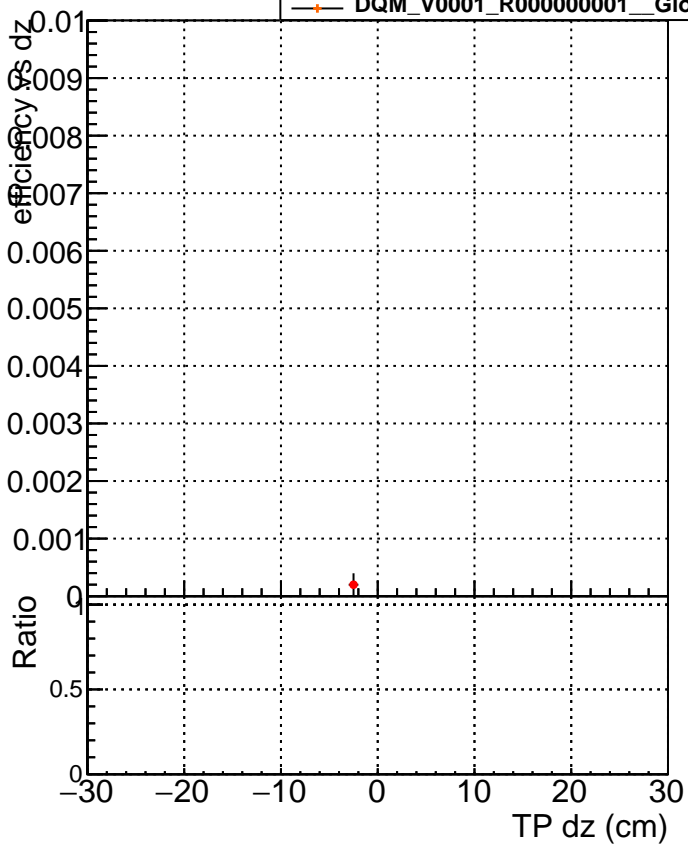

Efficiency vs Dxy

Efficiency vs Dz

- DQM_V0001_R000000001 Global mkFit_baseline
- DQM_V0001_R000000001 Global mkFit_var
- ▲ DQM_V0001_R000000001 Global mkFit_jcoreNoClean
- ◆ DQM_V0001_R000000001 Global mkFit_jcoreSHits