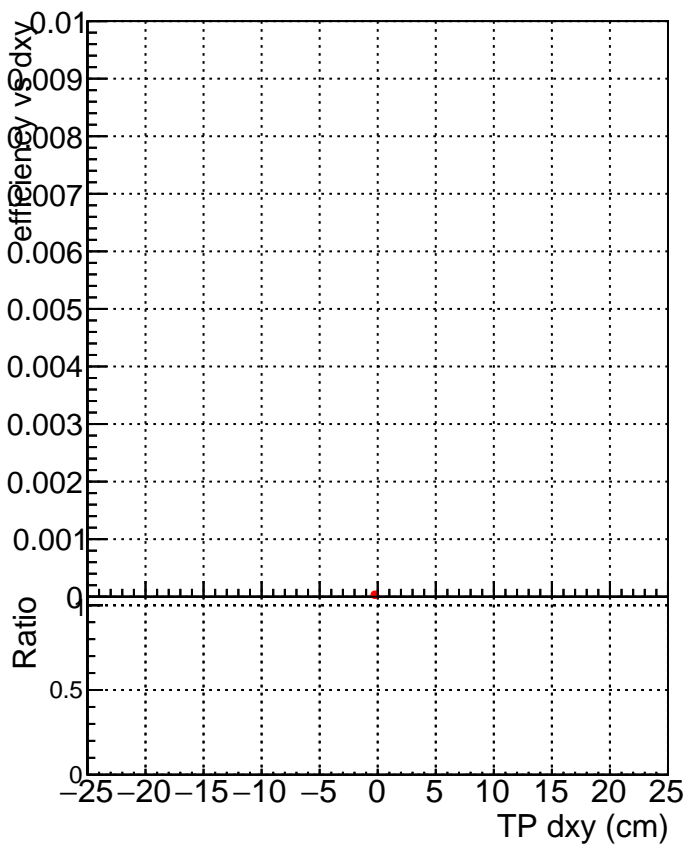

Efficiency vs Dxy

Efficiency vs Dz

- DQM_V0001_R000000001 Global mkFit_baseline
- DQM_V0001_R000000001 Global mkFit_var
- ▲ DQM_V0001_R000000001 Global mkFit_jcoreNoClean
- ◆ DQM_V0001_R000000001 Global mkFit_jcoreSHits