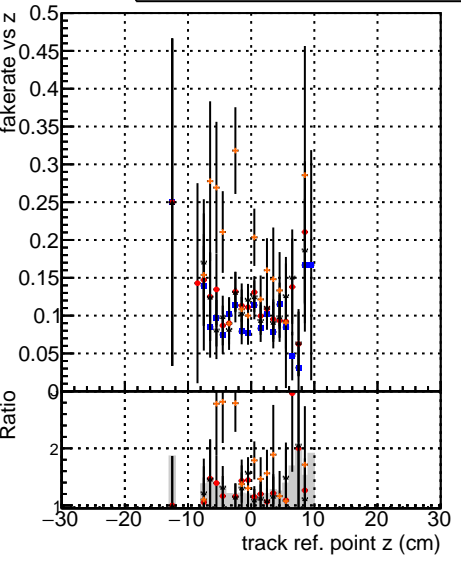

Fake rate vs vertpos

Duplicates Rate vs vertpos

Pileup rate vs vertpos

DQM_V0001_R0000000001_Global_mktFit_baseline
 DQM_V0001_R0000000001_Global_mktFit_var
 DQM_V0001_R0000000001_Global_mktFit_coreNoClean
 DQM_V0001_R0000000001_Global_mktFit_coreShits

Fake rate vs v

Duplicates Rate vs v

Pileup rate vs v

Fake rate vs. sim PV z

Duplicates Rate vs sim PV z

Pileup rate vs. sim PV z