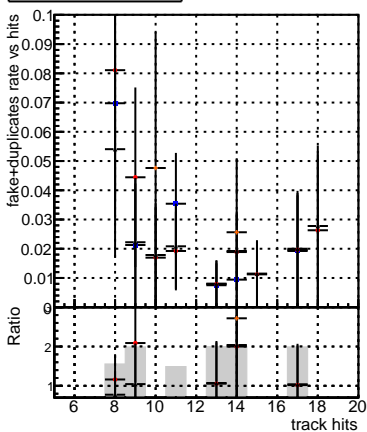

fake+duplicates vs hits

- DQM_V0001_R000000001_Global_mkFit_baseline
- DQM_V0001_R000000001_Global_mkFit_var
- DQM_V0001_R000000001_Global_mkFit_jcoreNoClean
- DQM_V0001_R000000001_Global_mkFit_jcoreSHits

fake+duplicates vs pixel layers

fake+duplicates vs 3D layers