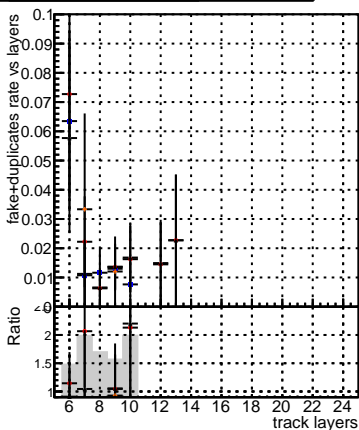

fake+duplicates vs hits

- DQM_V0001_R000000001_Global_mkFit_baseline
- DQM_V0001_R000000001_Global_mkFit_var
- DQM_V0001_R000000001_Global_mkFit_jcoreNoClean
- DQM_V0001_R000000001_Global_mkFit_jcoreSHits

fake+duplicates vs pixel layers

fake+duplicates vs 3D layers