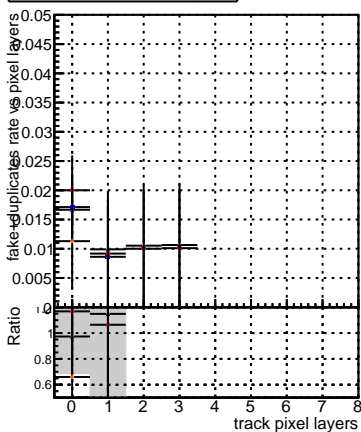

fake+duplicates vs hits

- DQM_V0001_R000000001_Global_mkFit_baseline
- DQM_V0001_R000000001_Global_mkFit_var
- DQM_V0001_R000000001_Global_mkFit_jcoreNoClean
- DQM_V0001_R000000001_Global_mkFit_jcoreSHits

fake+duplicates vs pixel layers

fake+duplicates vs 3D layers