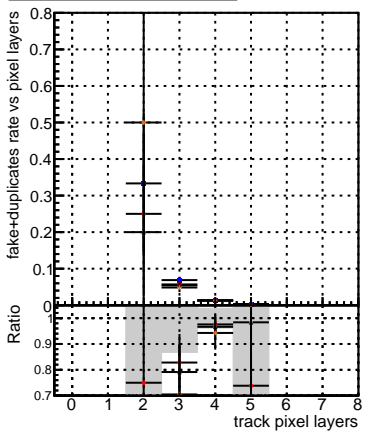

fake+duplicates vs hits

- DQM_V0001_R000000001_Global_mkFit_baseline
- DQM_V0001_R000000001_Global_mkFit_var
- DQM_V0001_R000000001_Global_mkFit_jcoreNoClean
- DQM_V0001_R000000001_Global_mkFit_jcoreSHits

**fake+duplicates vs pixel layers****fake+duplicates vs 3D layers**