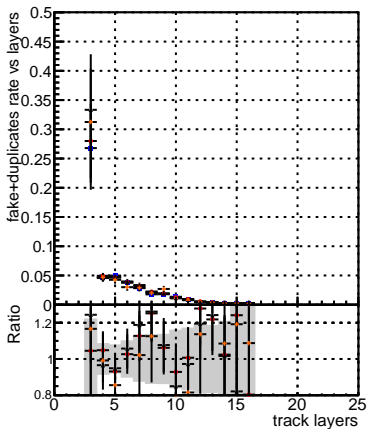

fake+duplicates vs hits

- DQM_V0001_R000000001_Global_mkFit_baseline
- DQM_V0001_R000000001_Global_mkFit_var
- DQM_V0001_R000000001_Global_mkFit_jcoreNoClean
- DQM_V0001_R000000001_Global_mkFit_jcoreSHits

**fake+duplicates vs pixel layers****fake+duplicates vs 3D layers**