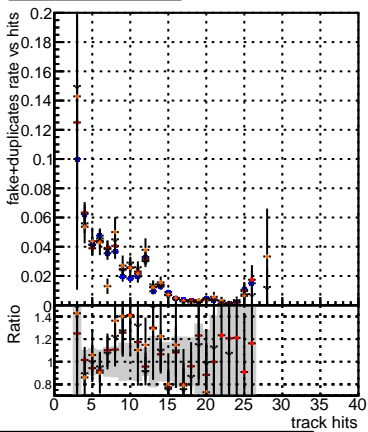

fake+duplicates vs hits

- DQM_V0001_R000000001_Global_mkFit_baseline
- DQM_V0001_R000000001_Global_mkFit_var
- DQM_V0001_R000000001_Global_mkFit_jcoreNoClean
- DQM_V0001_R000000001_Global_mkFit_jcoreSHits

**fake+duplicates vs pixel layers****fake+duplicates vs 3D layers**