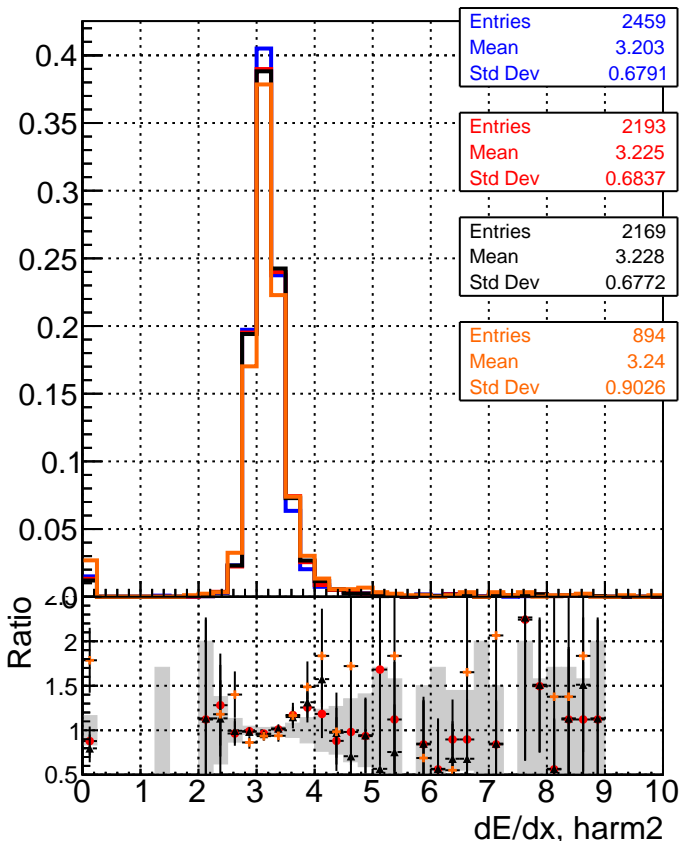

dE/dx estimator 1**dE/dx estimator 2**

—■ DQM_V0001_R000000001 Global_mkFit_baseline
—● DQM_V0001_R000000001 Global_mkFit_var
—▲ DQM_V0001_R000000001 Global_mkFit_jcoreNoClean
—◆ DQM_V0001_R000000001 Global_mkFit_jcoreSHits