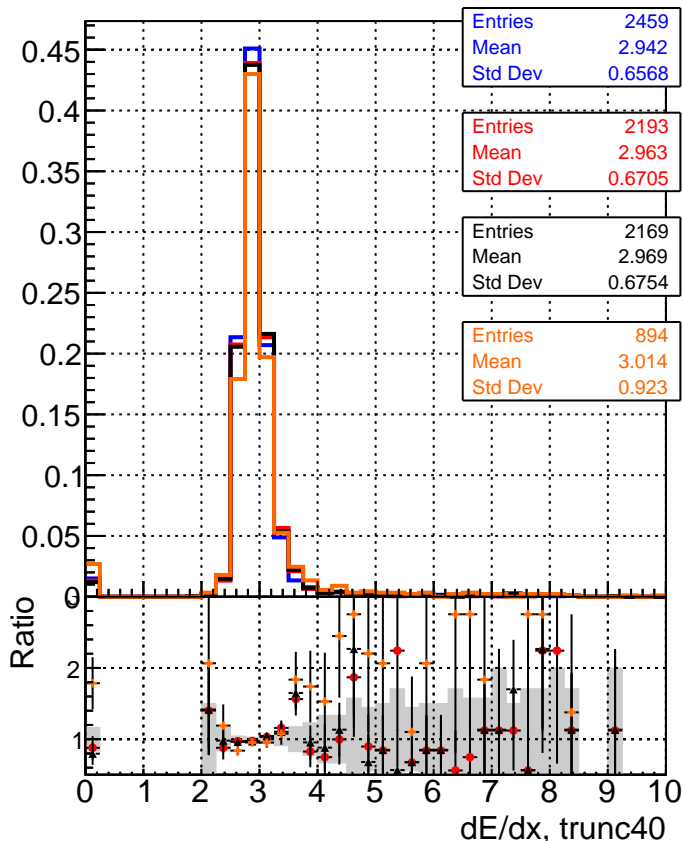

dE/dx estimator 1**dE/dx estimator 2**

—■ DQM_V0001_R000000001 Global_mkFit_baseline
—● DQM_V0001_R000000001 Global_mkFit_var
—▲ DQM_V0001_R000000001 Global_mkFit_jcoreNoClean
—◆ DQM_V0001_R000000001 Global_mkFit_jcoreSHits