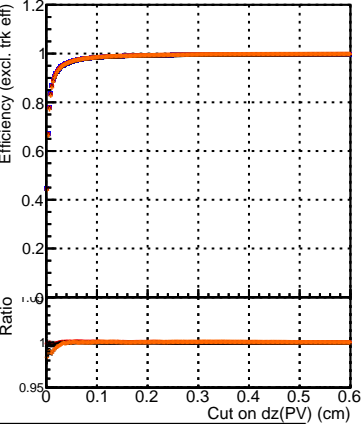

Efficiency vs. dz (PV)

Efficiency (tracking eff factorized out) vs. dz (PV)

Fake rate

- DQM_V0001_R000000001_Global_mkFit_baseline
- DQM_V0001_R000000001_Global_mkFit_var
- DQM_V0001_R000000001_Global_mkFit_jcoreNoClean
- DQM_V0001_R000000001_Global_mkFit_jcoreSHits