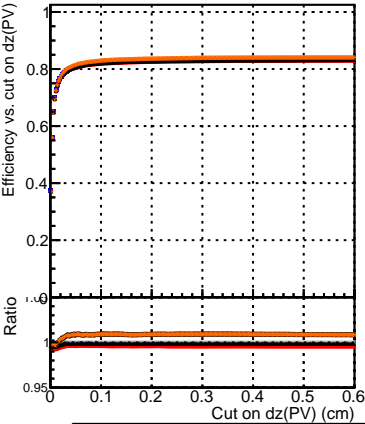

Efficiency vs. dz (PV)

Efficiency (tracking eff factorized out) vs. dz (PV)

Fake rate

- DQM_V0001_R000000001_Global_mkFit_baseline
- DQM_V0001_R000000001_Global_mkFit_var
- DQM_V0001_R000000001_Global_mkFit_jcoreNoClean
- DQM_V0001_R000000001_Global_mkFit_jcoreSHits