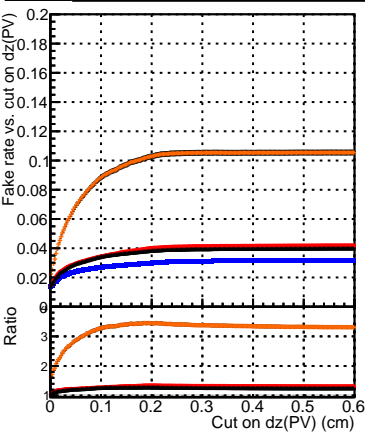

Efficiency vs. dz (PV)

Efficiency (tracking eff factorized out) vs. dz (PV)

Fake rate

- DQM_V0001_R000000001_Global_mkFit_baseline
- DQM_V0001_R000000001_Global_mkFit_var
- DQM_V0001_R000000001_Global_mkFit_jcoreNoClean
- DQM_V0001_R000000001_Global_mkFit_jcoreSHits