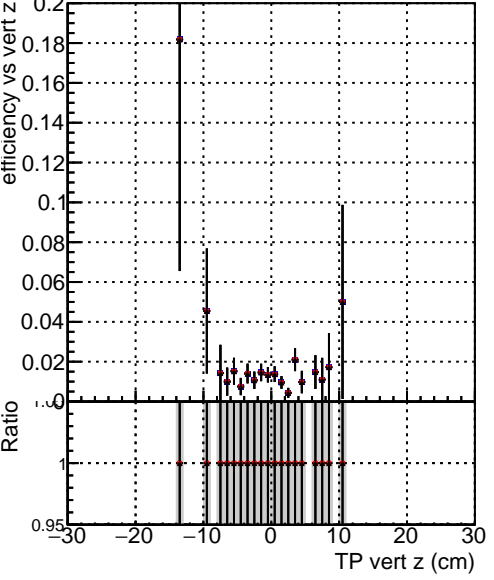

Efficiency vs vertpos

Efficiency vs TP vert z (cm)

- DQM_V0001_R000000001_Global_CMSSW_orig
- DQM_V0001_R000000001_Global_CMSSW_dt08
- DQM_V0001_R000000001_Global_CMSSW_dt05

Efficiency vs. sim PV z