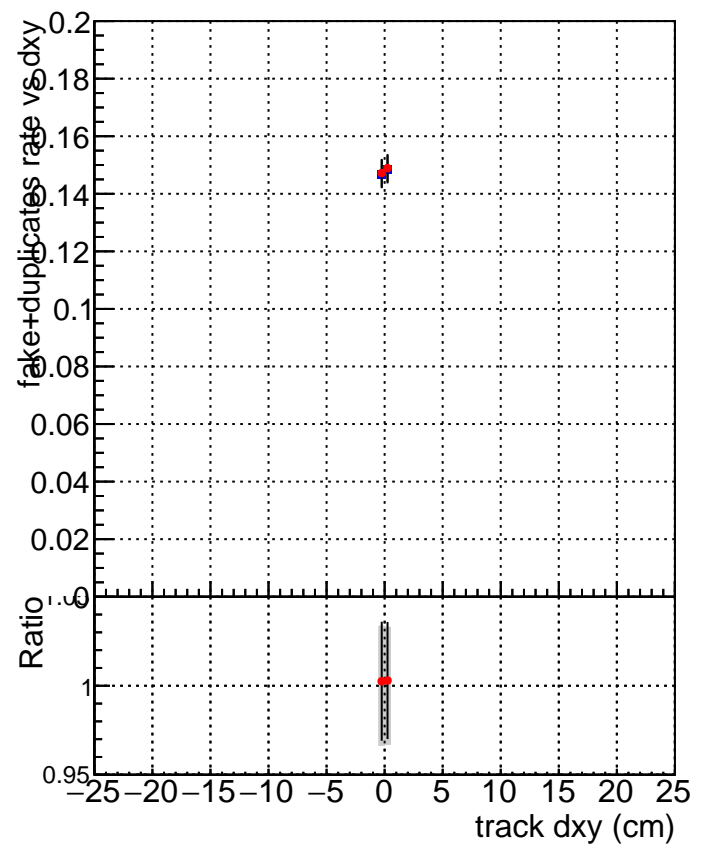

**Efficiency vs Dxy**

**fake+duplicates vs dxy**

**Efficiency vs Dz**

Legend for the bottom row plots:

- Blue square: DQM\_V0001\_R000000001\_Global\_CMSSW\_dt08
- Red circle: DQM\_V0001\_R000000001\_Global\_CMSSW\_dt05