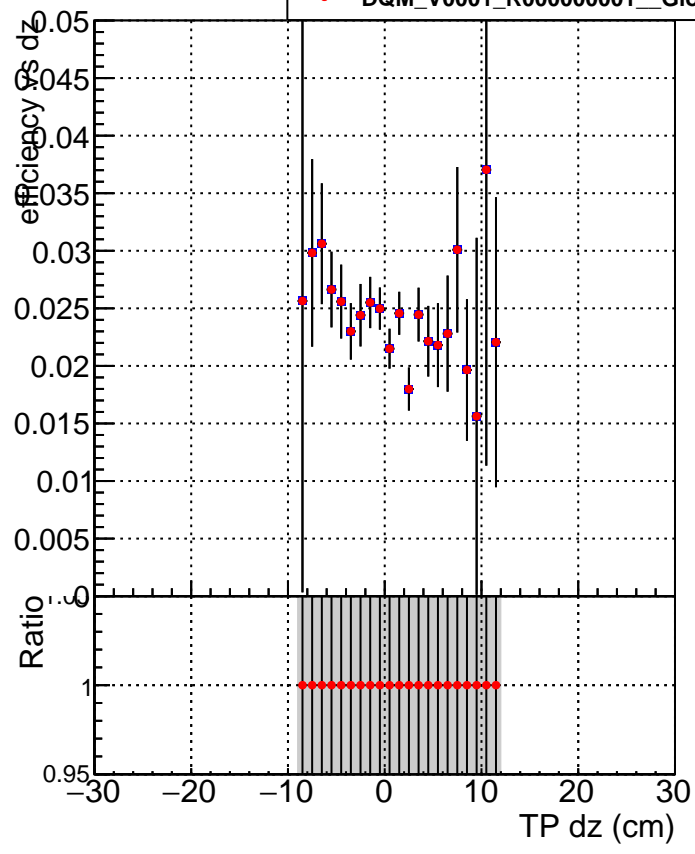

**Efficiency vs Dxy**

**fake+duplicates vs dxy**

**Efficiency vs Dz**

Legend for the bottom row plots:

- Blue square: DQM\_V0001\_R000000001\_Global\_CMSSW\_dt08
- Red circle: DQM\_V0001\_R000000001\_Global\_CMSSW\_dt05