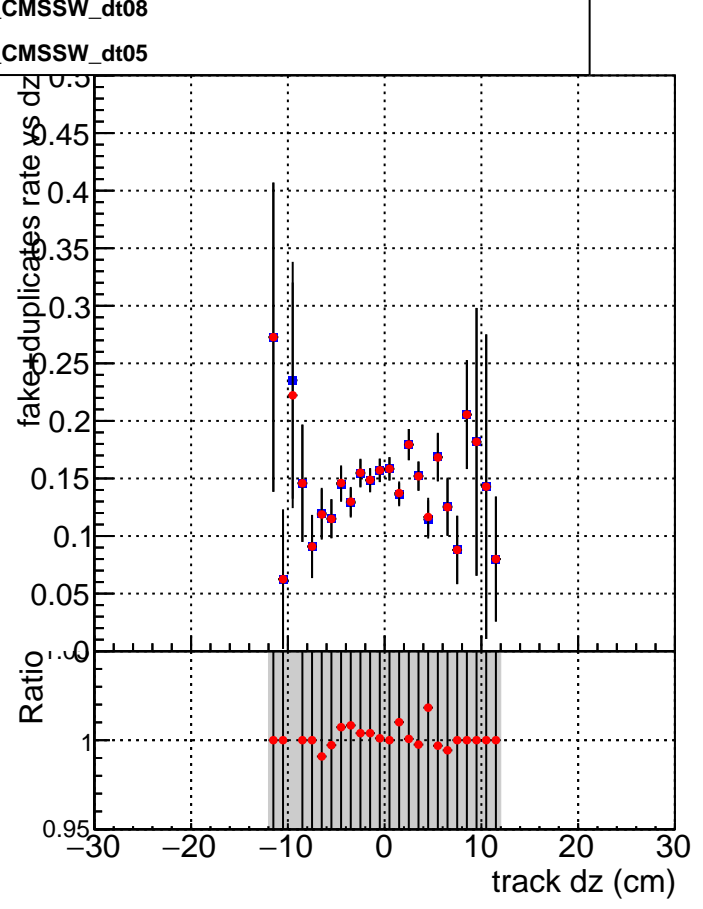

**Efficiency vs Dxy**

**fake+duplicates vs dxy**

**Efficiency vs Dz**

Legend for the bottom row plots:

- Blue square: DQM\_V0001\_R000000001\_Global\_CMSSW\_dt08
- Red circle: DQM\_V0001\_R000000001\_Global\_CMSSW\_dt05