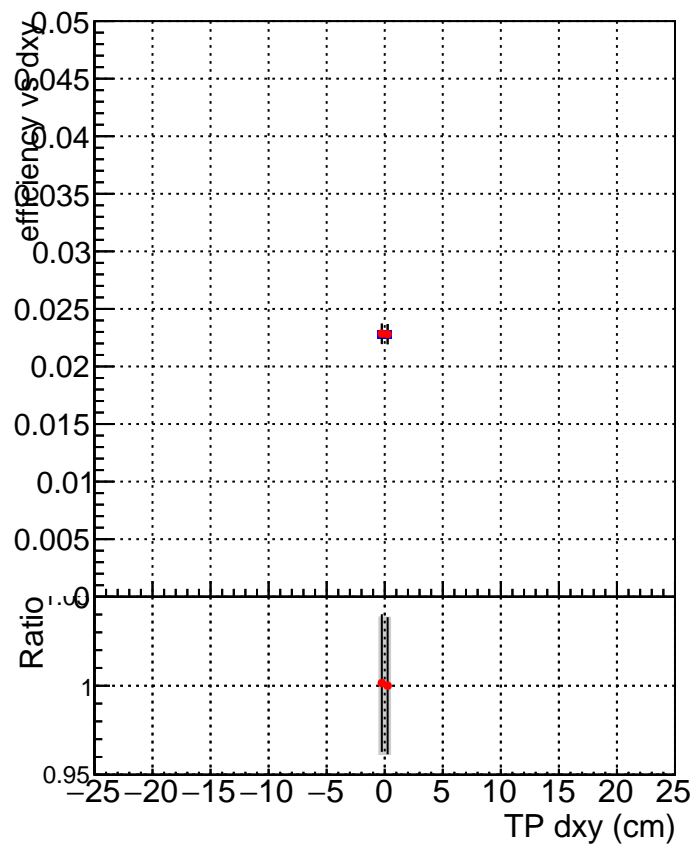

**Efficiency vs Dxy**

**fake+duplicates vs dxy**

**Efficiency vs Dz**

Legend for the bottom row plots:

- Blue square: DQM\_V0001\_R000000001\_Global\_CMSSW\_dt08
- Red circle: DQM\_V0001\_R000000001\_Global\_CMSSW\_dt05