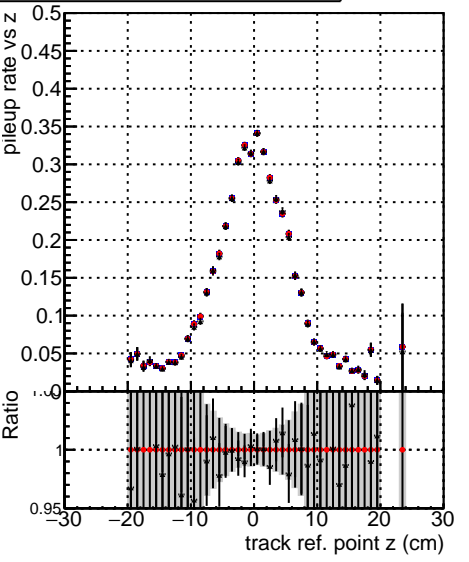

**Fake rate vs vertpos**

**Duplicates Rate vs vertpos**

**Pileup rate vs vertpos**

—•— `./../CMSSW_12_4_0_pre3/src/DQM_V0001_R000000001_Global_mkFit_batchCAND-adjusted`  
—•— `./../CMSSW_12_4_0_pre3/src/DQM_V0001_R000000001_Global_mkFit_CAND`  
—•— `DQM_V0001_R000000001_Global_mkFit_CAND-AFTERCONFLICT3`

**Fake rate vs v**

**Fake rate vs. sim PV z**

**Duplicates Rate vs sim PV z**

**Pileup rate vs. sim PV z**