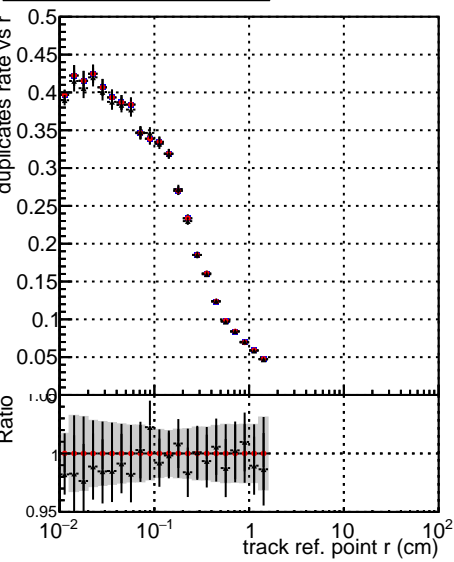

**Fake rate vs vertpos**

**Duplicates Rate vs vertpos**

**Pileup rate vs vertpos**

—•— `./../CMSSW_12_4_0_pre3/src/DQM_V0001_R000000001_Global_mkFit_batchCAND-adjusted`  
—•— `./../CMSSW_12_4_0_pre3/src/DQM_V0001_R000000001_Global_mkFit_CAND`  
—•— `DQM_V0001_R000000001_Global_mkFit_CAND-AFTERCONFLICT3`

**Fake rate vs v**

**Fake rate vs. sim PV z**

**Duplicates Rate vs sim PV z**

**Pileup rate vs. sim PV z**