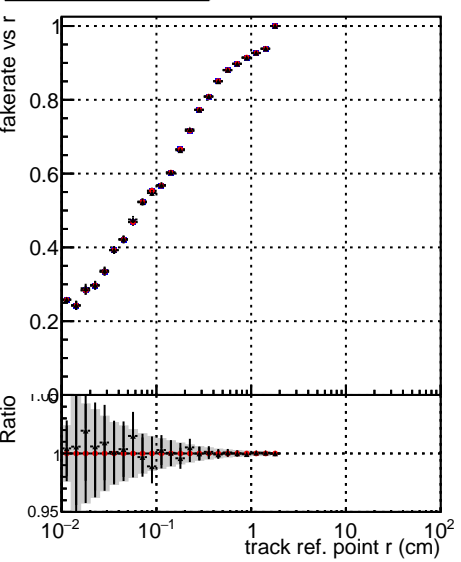

**Fake rate vs vertpos**

**Duplicates Rate vs vertpos**

**Pileup rate vs vertpos**

—•— `./../CMSSW_12_4_0_pre3/src/DQM_V0001_R000000001_Global_mkFit_batchCAND-adjusted`  
—•— `./../CMSSW_12_4_0_pre3/src/DQM_V0001_R000000001_Global_mkFit_CAND`  
—•— `DQM_V0001_R000000001_Global_mkFit_CAND-AFTERCONFLICT3`

**Fake rate vs v**

**Fake rate vs. sim PV z**

**Duplicates Rate vs sim PV z**

**Pileup rate vs. sim PV z**