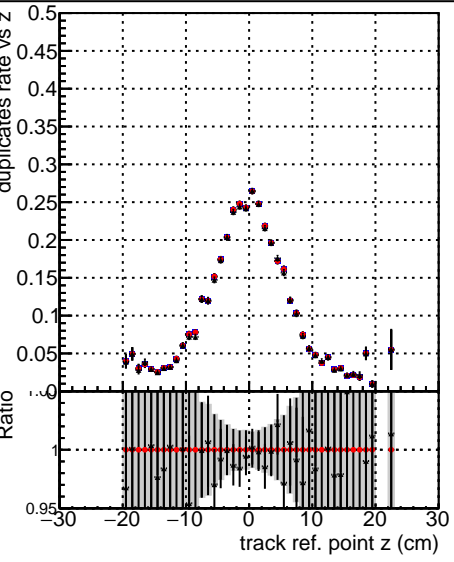

**Fake rate vs vertpos**

**Duplicates Rate vs vertpos**

**Pileup rate vs vertpos**

—•— `./../CMSSW_12_4_0_pre3/src/DQM_V0001_R000000001_Global_mkFit_batchCAND-adjusted`  
—•— `./../CMSSW_12_4_0_pre3/src/DQM_V0001_R000000001_Global_mkFit_CAND`  
—•— `DQM_V0001_R000000001_Global_mkFit_CAND-AFTERCONFLICT3`

**Fake rate vs v**

**Fake rate vs. sim PV z**

**Duplicates Rate vs sim PV z**

**Pileup rate vs. sim PV z**