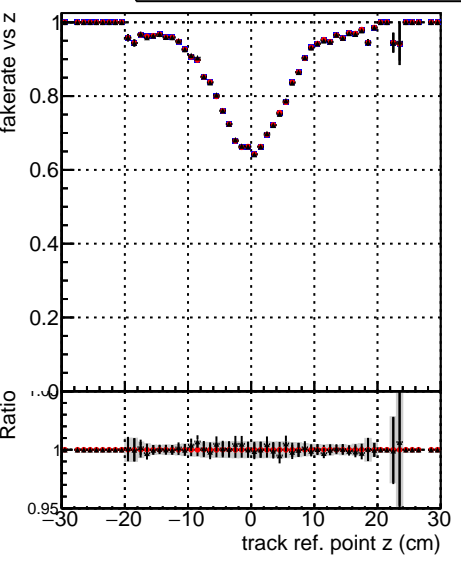

**Fake rate vs vertpos**

**Duplicates Rate vs vertpos**

**Pileup rate vs vertpos**

—•— `./../CMSSW_12_4_0_pre3/src/DQM_V0001_R000000001_Global_mkFit_batchCAND-adjusted`  
—•— `./../CMSSW_12_4_0_pre3/src/DQM_V0001_R000000001_Global_mkFit_CAND`  
—•— `DQM_V0001_R000000001_Global_mkFit_CAND-AFTERCONFLICT3`

**Fake rate vs v**

**Fake rate vs. sim PV z**

**Duplicates Rate vs sim PV z**

**Pileup rate vs. sim PV z**