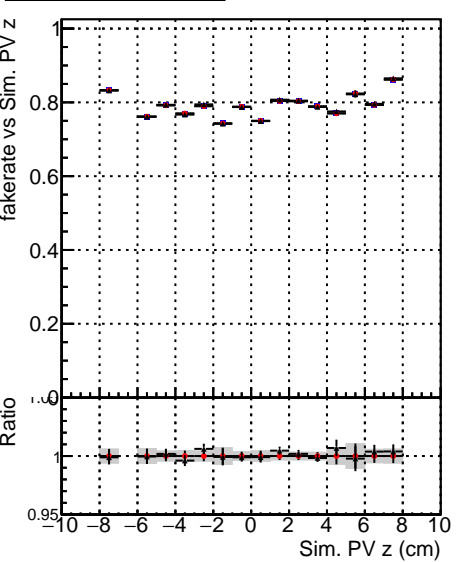

**Fake rate vs vertpos**

**Duplicates Rate vs vertpos**

**Pileup rate vs vertpos**

—•— `./../CMSSW_12_4_0_pre3/src/DQM_V0001_R000000001_Global_mkFit_batchCAND-adjusted`  
—•— `./../CMSSW_12_4_0_pre3/src/DQM_V0001_R000000001_Global_mkFit_CAND`  
—•— `DQM_V0001_R000000001_Global_mkFit_CAND-AFTERCONFLICT3`

**Fake rate vs v**

**Fake rate vs. sim PV z**

**Duplicates Rate vs sim PV z**

**Pileup rate vs. sim PV z**