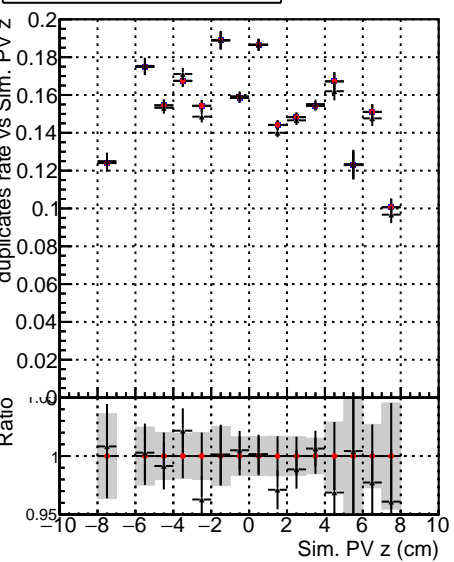

**Fake rate vs vertpos**

**Duplicates Rate vs vertpos**

**Pileup rate vs vertpos**

—•— `./../CMSSW_12_4_0_pre3/src/DQM_V0001_R000000001_Global_mkFit_batchCAND-adjusted`  
—•— `./../CMSSW_12_4_0_pre3/src/DQM_V0001_R000000001_Global_mkFit_CAND`  
—•— `DQM_V0001_R000000001_Global_mkFit_CAND-AFTERCONFLICT3`

**Fake rate vs v**

**Fake rate vs. sim PV z**

**Duplicates Rate vs sim PV z**

**Pileup rate vs. sim PV z**