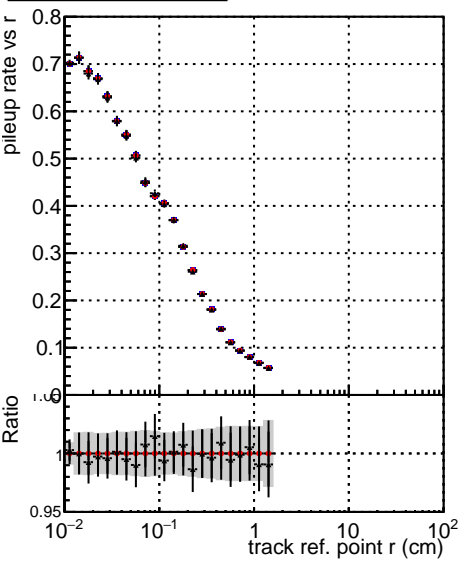

**Fake rate vs vertpos**

**Duplicates Rate vs vertpos**

**Pileup rate vs vertpos**

—•— `./../CMSSW_12_4_0_pre3/src/DQM_V0001_R000000001_Global_mkFit_batchCAND-adjusted`  
—•— `./../CMSSW_12_4_0_pre3/src/DQM_V0001_R000000001_Global_mkFit_CAND`  
—•— `DQM_V0001_R000000001_Global_mkFit_CAND-AFTERCONFLICT3`

**Fake rate vs v**

**Fake rate vs. sim PV z**

**Duplicates Rate vs sim PV z**

**Pileup rate vs. sim PV z**