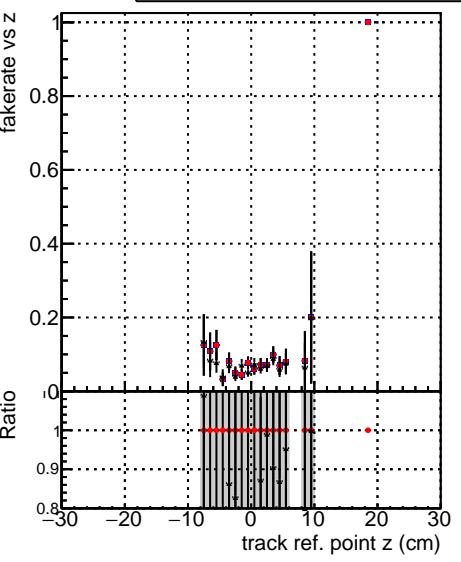

Fake rate vs vertpos

Duplicates Rate vs vertpos

Pileup rate vs vertpos

—●— `./../CMSSW_12_4_0_pre3/src/DQM_V0001_R000000001_Global_mkFit_batchCAND-adjusted`  
—●— `./../CMSSW_12_4_0_pre3/src/DQM_V0001_R000000001_Global_mkFit_CAND`  
—●— `DQM_V0001_R000000001_Global_mkFit_CAND-AFTERCONFLICT3`

Fake rate vs v

Fake rate vs. sim PV z

Duplicates Rate vs sim PV z

Pileup rate vs. sim PV z