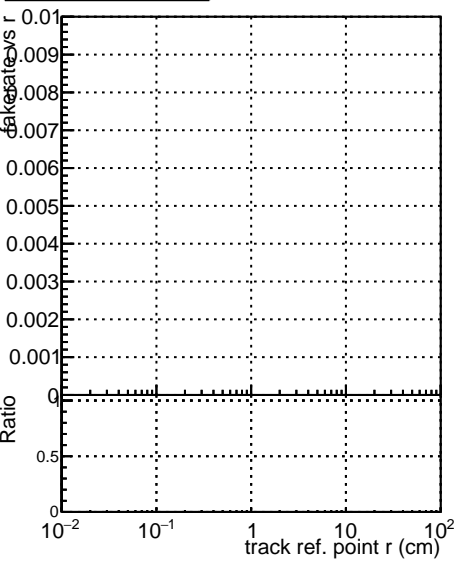

Fake rate vs vertpos

Duplicates Rate vs vertpos

Pileup rate vs vertpos

—• `./../CMSSW_12_4_0_pre3/src/DQM_V0001_R000000001_Global_mkFit_batchCAND-adjusted`
—• `./../CMSSW_12_4_0_pre3/src/DQM_V0001_R000000001_Global_mkFit_CAND`
—• `DQM_V0001_R000000001_Global_mkFit_CAND-AFTERCONFLICT3`

Fake rate vs v

Duplicates Rate vs v

Pileup rate vs v

Fake rate vs. sim PV z

Duplicates Rate vs sim PV z

Pileup rate vs. sim PV z