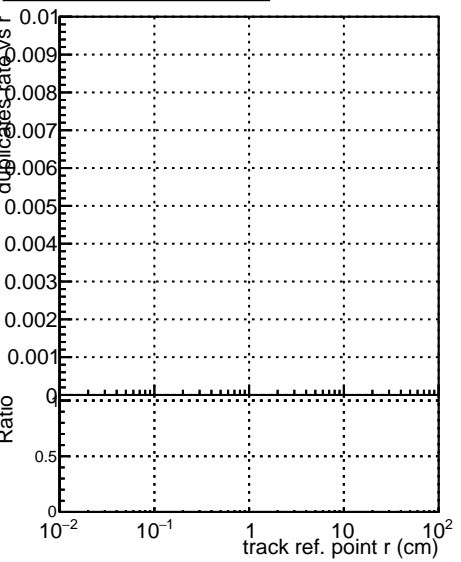

Fake rate vs vertpos

Duplicates Rate vs vertpos

Pileup rate vs vertpos

—• `./../CMSSW_12_4_0_pre3/src/DQM_V0001_R000000001_Global_mkFit_batchCAND-adjusted`
—• `./../CMSSW_12_4_0_pre3/src/DQM_V0001_R000000001_Global_mkFit_CAND`
—• `DQM_V0001_R000000001_Global_mkFit_CAND-AFTERCONFLICT3`

Fake rate vs v

Duplicates Rate vs v

Pileup rate vs v

Fake rate vs. sim PV z

Duplicates Rate vs sim PV z

Pileup rate vs. sim PV z