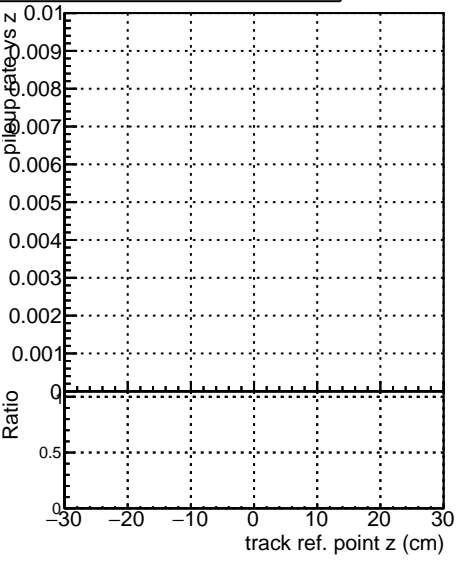

Fake rate vs vertpos

Duplicates Rate vs vertpos

Pileup rate vs vertpos

—• `./../CMSSW_12_4_0_pre3/src/DQM_V0001_R000000001_Global_mkFit_batchCAND-adjusted`
—• `./../CMSSW_12_4_0_pre3/src/DQM_V0001_R000000001_Global_mkFit_CAND`
—• `DQM_V0001_R000000001_Global_mkFit_CAND-AFTERCONFLICT3`

Fake rate vs v

Duplicates Rate vs v

Pileup rate vs v

Fake rate vs. sim PV z

Duplicates Rate vs sim PV z

Pileup rate vs. sim PV z