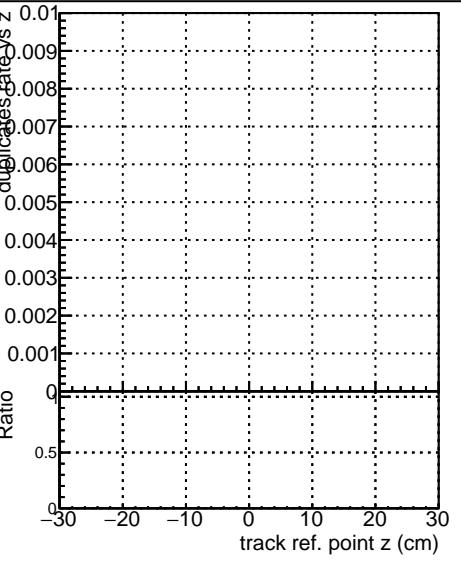

Fake rate vs vertpos

Duplicates Rate vs vertpos

Pileup rate vs vertpos

—• `./../CMSSW_12_4_0_pre3/src/DQM_V0001_R000000001_Global_mkFit_batchCAND-adjusted`
—• `./../CMSSW_12_4_0_pre3/src/DQM_V0001_R000000001_Global_mkFit_CAND`
—• `DQM_V0001_R000000001_Global_mkFit_CAND-AFTERCONFLICT3`

Fake rate vs v

Duplicates Rate vs v

Pileup rate vs v

Fake rate vs. sim PV z

Duplicates Rate vs sim PV z

Pileup rate vs. sim PV z