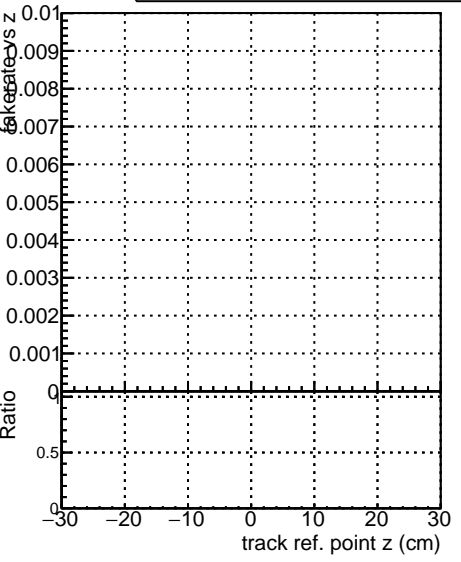

Fake rate vs vertpos

Duplicates Rate vs vertpos

Pileup rate vs vertpos

—• `./../CMSSW_12_4_0_pre3/src/DQM_V0001_R000000001_Global_mkFit_batchCAND-adjusted`
—• `./../CMSSW_12_4_0_pre3/src/DQM_V0001_R000000001_Global_mkFit_CAND`
—• `DQM_V0001_R000000001_Global_mkFit_CAND-AFTERCONFLICT3`

Fake rate vs v

Duplicates Rate vs v

Pileup rate vs v

Fake rate vs. sim PV z

Duplicates Rate vs sim PV z

Pileup rate vs. sim PV z