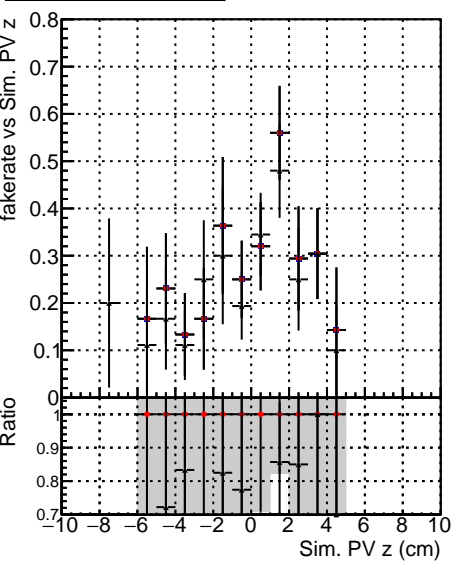

Fake rate vs vertpos

Duplicates Rate vs vertpos

Pileup rate vs vertpos

■ ● `./../CMSSW_12_4_0_pre3/src/DQM_V0001_R000000001_Global_mkFit_batchCAND-adjusted`
● `./../CMSSW_12_4_0_pre3/src/DQM_V0001_R000000001_Global_mkFit_CAND`
— `DQM_V0001_R000000001_Global_mkFit_CAND-AFTERCONFLICT3`

Fake rate vs v

Fake rate vs. sim PV z

Duplicates Rate vs sim PV z

Pileup rate vs. sim PV z