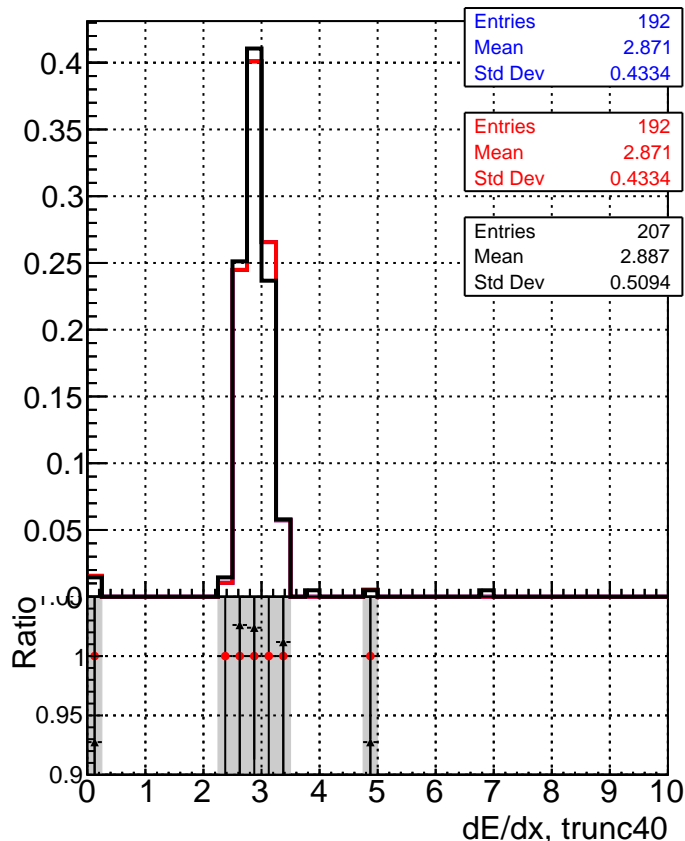

**dE/dx estimator 1****dE/dx estimator 2**

■ `./../CMSSW_12_4_0_pre3/src/DQM_V0001_R000000001_Global_mkFit_batchCAND-adjusted`  
—●— `./../CMSSW_12_4_0_pre3/src/DQM_V0001_R000000001_Global_mkFit_CAND`  
—▲— `DQM_V0001_R000000001_Global_mkFit_CAND-AFTERCONFLICT3`