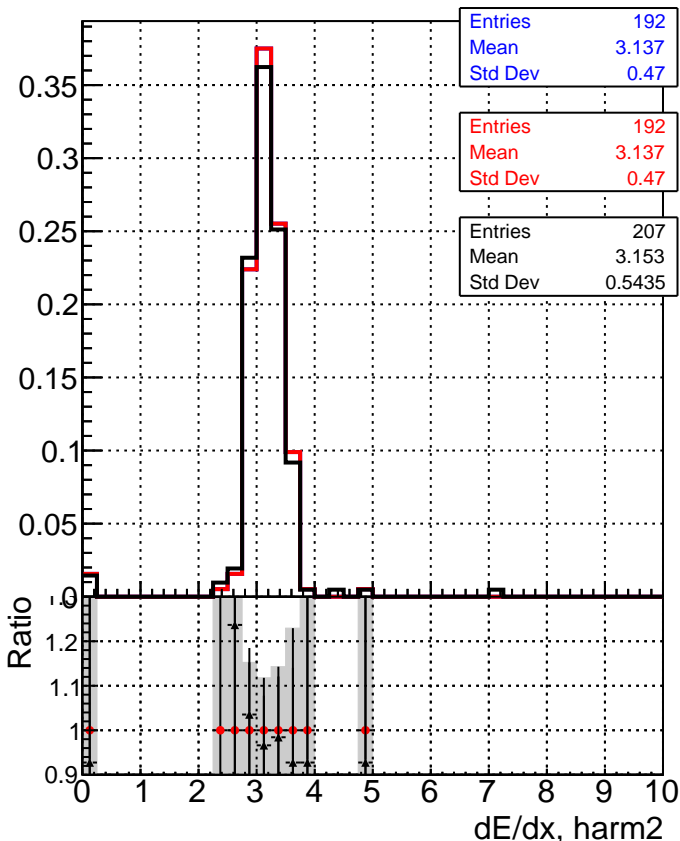

**dE/dx estimator 1****dE/dx estimator 2**

■ `./../CMSSW_12_4_0_pre3/src/DQM_V0001_R000000001_Global_mkFit_batchCAND-adjusted`  
—●— `./../CMSSW_12_4_0_pre3/src/DQM_V0001_R000000001_Global_mkFit_CAND`  
—▲— `DQM_V0001_R000000001_Global_mkFit_CAND-AFTERCONFLICT3`