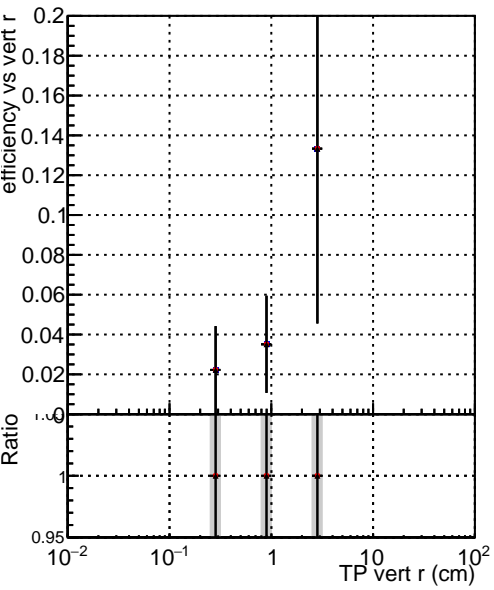

Efficiency vs vertpos

Efficiency vs TP vert z (cm)

- ././CMSSW\_12\_4\_0\_pre3/src/DQM\_V0001\_R000000001\_Global\_mkFit\_batchCAND-adjusted
- ././CMSSW\_12\_4\_0\_pre3/src/DQM\_V0001\_R000000001\_Global\_mkFit\_CAND
- DQM\_V0001\_R000000001\_Global\_mkFit\_CAND-AFTERCONFLICT3

Efficiency vs. sim PV z