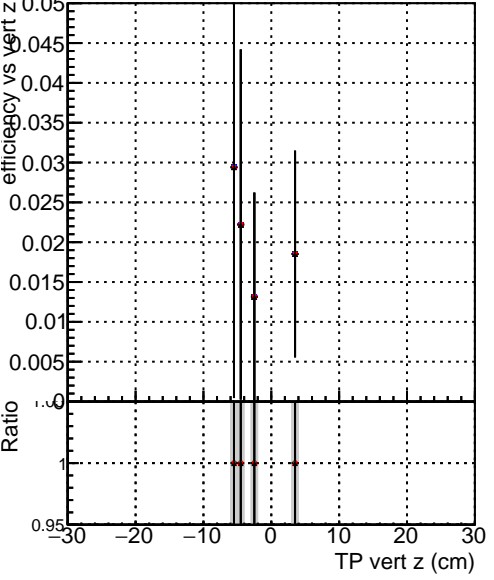

Efficiency vs vertpos

Efficiency vs TP vert z (cm)

- ././CMSSW\_12\_4\_0\_pre3/src/DQM\_V0001\_R000000001\_Global\_mkFit\_batchCAND-adjusted
- ././CMSSW\_12\_4\_0\_pre3/src/DQM\_V0001\_R000000001\_Global\_mkFit\_CAND
- DQM\_V0001\_R000000001\_Global\_mkFit\_CAND-AFTERCONFLICT3

Efficiency vs. sim PV z