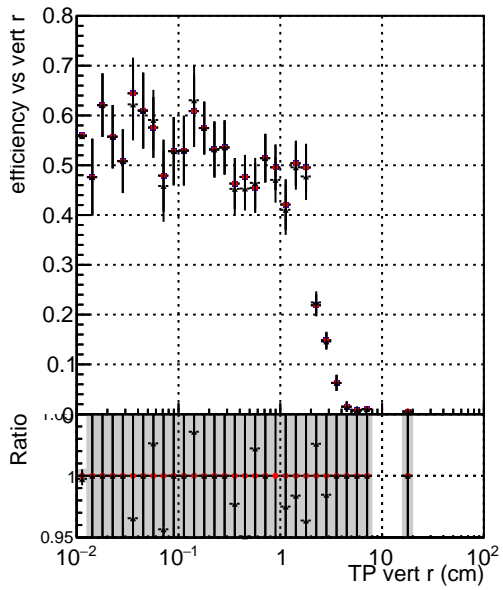

**Efficiency vs vertpos****fake+duplicates vs vert r**

Legend for Efficiency vs vert z and fake+duplicates vs vert z:

- ● `./J/CMSSW_12_4_0_pre3/src/DQM_V0001_R000000001_Global_mkFit_batchCAND-adjusted`
- ● `./J/CMSSW_12_4_0_pre3/src/DQM_V0001_R000000001_Global_mkFit_CAND`
- ● `DQM_V0001_R000000001_Global_mkFit_CAND-AFTERCONFLICT3`

**Efficiency vs. sim PV z****fake+duplicates vs Sim. PV z**