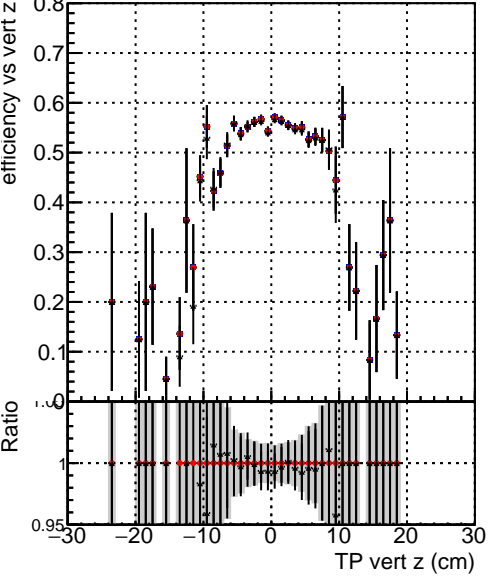

**Efficiency vs vertpos****fake+duplicates vs vert r**

Legend for Efficiency vs vert z and fake+duplicates vs vert z:

- ● `./J/CMSSW_12_4_0_pre3/src/DQM_V0001_R000000001_Global_mkFit_batchCAND-adjusted`
- ● `./J/CMSSW_12_4_0_pre3/src/DQM_V0001_R000000001_Global_mkFit_CAND`
- ● `DQM_V0001_R000000001_Global_mkFit_CAND-AFTERCONFLICT3`

**Efficiency vs. sim PV z****fake+duplicates vs Sim. PV z**