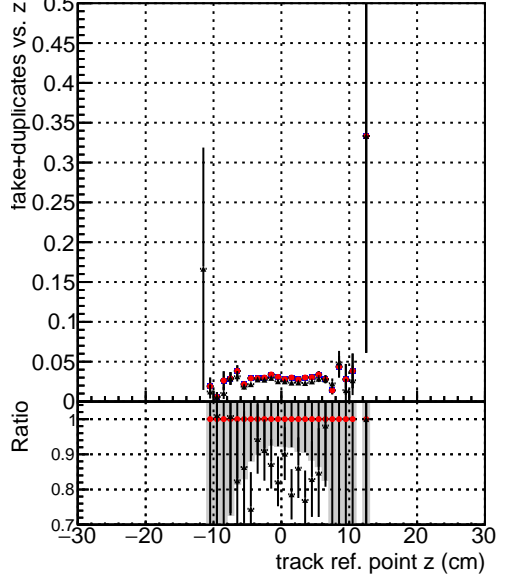

**Efficiency vs vertpos****fake+duplicates vs vert r**

Legend for Efficiency vs vert z and fake+duplicates vs vert z:

- ● `./J/CMSSW_12_4_0_pre3/src/DQM_V0001_R000000001_Global_mkFit_batchCAND-adjusted`
- ● `./J/CMSSW_12_4_0_pre3/src/DQM_V0001_R000000001_Global_mkFit_CAND`
- ● `DQM_V0001_R000000001_Global_mkFit_CAND-AFTERCONFLICT3`

**Efficiency vs. sim PV z****fake+duplicates vs Sim. PV z**