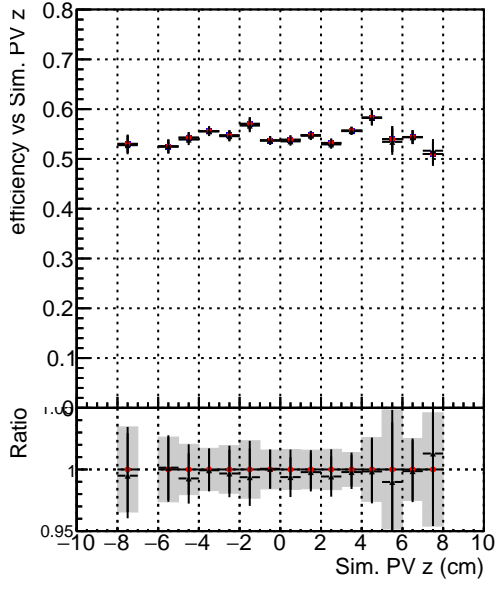

**Efficiency vs vertpos****fake+duplicates vs vert r**

Legend for Efficiency vs vert z and fake+duplicates vs vert z:

- ● `./J/CMSSW_12_4_0_pre3/src/DQM_V0001_R000000001_Global_mkFit_batchCAND-adjusted`
- ● `./J/CMSSW_12_4_0_pre3/src/DQM_V0001_R000000001_Global_mkFit_CAND`
- ● `DQM_V0001_R000000001_Global_mkFit_CAND-AFTERCONFLICT3`

**Efficiency vs. sim PV z****fake+duplicates vs Sim. PV z**