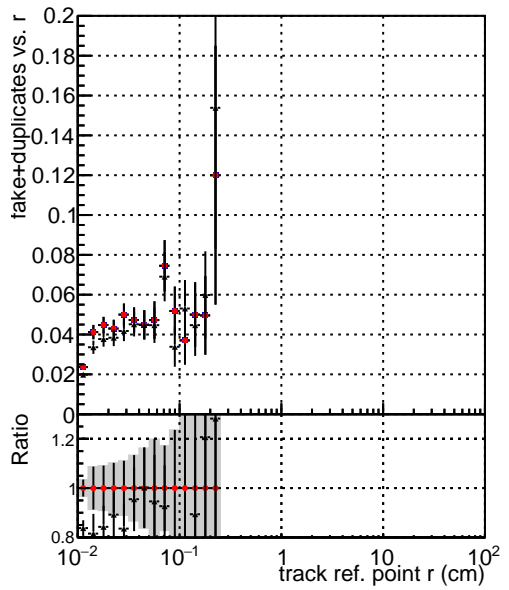

**Efficiency vs vertpos****fake+duplicates vs vert r**

Legend for Efficiency vs vert z and fake+duplicates vs vert z:

- ● `./J/CMSSW_12_4_0_pre3/src/DQM_V0001_R000000001_Global_mkFit_batchCAND-adjusted`
- ● `./J/CMSSW_12_4_0_pre3/src/DQM_V0001_R000000001_Global_mkFit_CAND`
- ● `DQM_V0001_R000000001_Global_mkFit_CAND-AFTERCONFLICT3`

**Efficiency vs. sim PV z****fake+duplicates vs Sim. PV z**