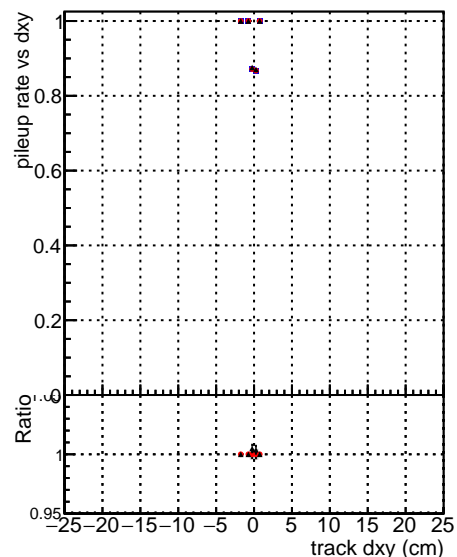

**False rate vs dxy**

**Duplicates Rate vs Dxy**

**Pileup rate vs dxy**

— /CMSSW\_12\_4\_0\_pre3/src/DCM\_V0001\_R000000001\_Global\_mkFit\_batchCAND-adjusted  
— /CMSSW\_12\_4\_0\_pre3/src/DCM\_V0001\_R000000001\_Global\_mkFit\_CAND  
— DCM\_V0001\_R000000001\_Global\_mkFit\_CAND-AFTERCONFLICTS

**False rate vs dz**

**Duplicates Rate vs Ddz**

**Pileup rate vs dz**