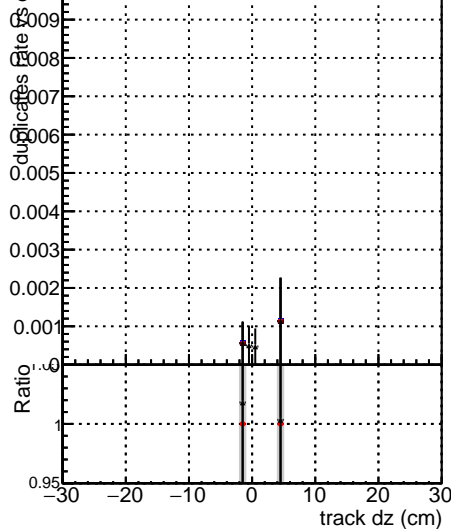

**False rate vs dxy**

**Duplicates Rate vs Dxy**

**Pileup rate vs dxy**

— /CMSSW\_12\_4\_0\_pre3/src/DCM\_V0001\_R000000001\_Global\_mkFit\_batchCAND-adjusted  
— /CMSSW\_12\_4\_0\_pre3/src/DCM\_V0001\_R000000001\_Global\_mkFit\_CAND  
— DCM\_V0001\_R000000001\_Global\_mkFit\_CAND-AFTERCONFLICTS

**False rate vs dz**

**Duplicates Rate vs Ddz**

**Pileup rate vs dz**