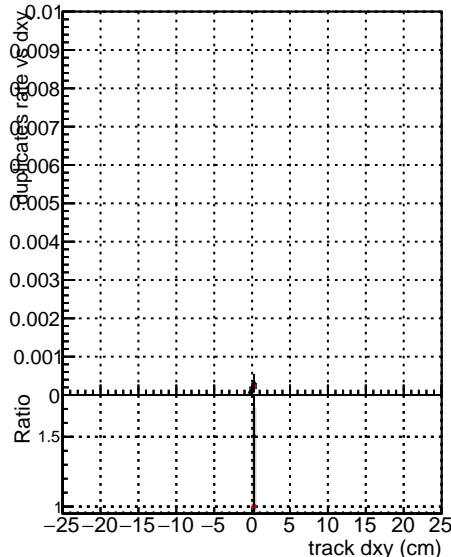

**False rate vs dxy**

**Duplicates Rate vs Dxy**

**Pileup rate vs dxy**

— /CMSSW\_12\_4\_0\_pre3/src/DCM\_V0001\_R000000001\_Global\_mkFit\_batchCAND-adjusted  
— /CMSSW\_12\_4\_0\_pre3/src/DCM\_V0001\_R000000001\_Global\_mkFit\_CAND  
— DCM\_V0001\_R000000001\_Global\_mkFit\_CAND-AFTERCONFLICTS

**False rate vs dz**

**Duplicates Rate vs Ddz**

**Pileup rate vs dz**