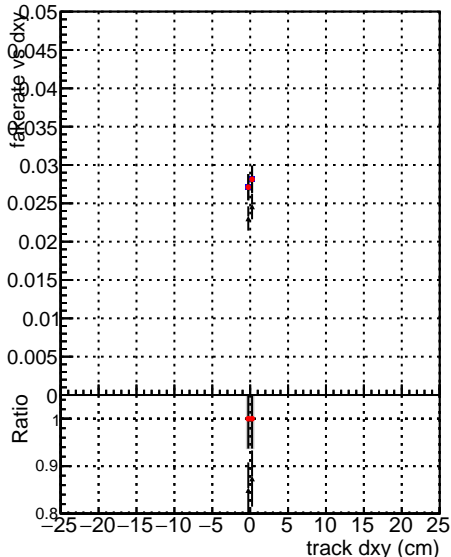

**False rate vs dxy**

**Duplicates Rate vs Dxy**

**Pileup rate vs dxy**

— /CMSSW\_12\_4\_0\_pre3/src/DCM\_V0001\_R000000001\_Global\_mkFit\_batchCAND-adjusted  
— /CMSSW\_12\_4\_0\_pre3/src/DCM\_V0001\_R000000001\_Global\_mkFit\_CAND  
— DCM\_V0001\_R000000001\_Global\_mkFit\_CAND-AFTERCONFLICTS

**False rate vs dz**

**Duplicates Rate vs Ddz**

**Pileup rate vs dz**