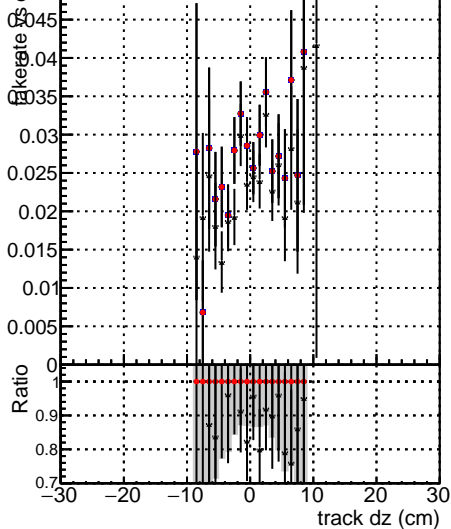

**False rate vs dxy**

**Duplicates Rate vs Dxy**

**Pileup rate vs dxy**

— /CMSSW\_12\_4\_0\_pre3/src/DCM\_V0001\_R000000001\_Global\_mkFit\_batchCAND-adjusted  
— /CMSSW\_12\_4\_0\_pre3/src/DCM\_V0001\_R000000001\_Global\_mkFit\_CAND  
— DCM\_V0001\_R000000001\_Global\_mkFit\_CAND-AFTERCONFLICTS

**False rate vs dz**

**Duplicates Rate vs Ddz**

**Pileup rate vs dz**