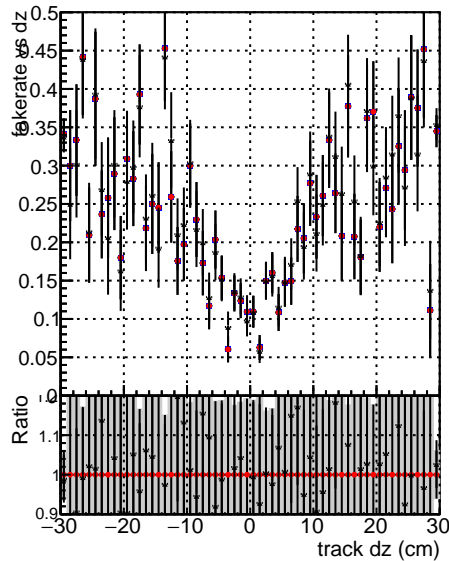

Fake rate vs dxy**Duplicates Rate vs Dxy****Pileup rate vs dxy**

— /_CMSSW_12_4_0_pre3/src/DQM_V0001_R000000001_Global_mkFit_batchCAND-adjusted
— /_CMSSW_12_4_0_pre3/src/DQM_V0001_R000000001_Global_mkFit_CAND
— DQM_V0001_R000000001_Global_mkFit_CAND-AFTERCONFLICT

Fake rate vs dz**Duplicates Rate vs Ddz****Pileup rate vs dz**