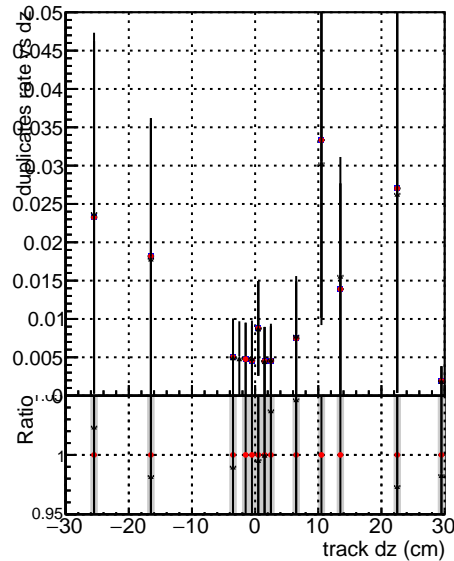

Fake rate vs dxy**Duplicates Rate vs Dxy****Pileup rate vs dxy**

— /_CMSSW_12_4_0_pre3/src/DQM_V0001_R000000001_Global_mkFit_batchCAND-adjusted
— /_CMSSW_12_4_0_pre3/src/DQM_V0001_R000000001_Global_mkFit_CAND
— DQM_V0001_R000000001_Global_mkFit_CAND-AFTERCONFLICT

Fake rate vs dz**Duplicates Rate vs Ddz****Pileup rate vs dz**