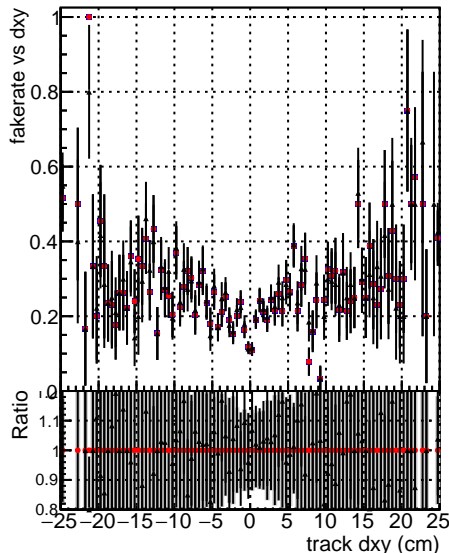

Fake rate vs dxy**Duplicates Rate vs Dxy****Pileup rate vs dxy**

— /_CMSSW_12_4_0_pre3/src/DQM_V0001_R000000001_Global_mkFit_batchCAND-adjusted
— /_CMSSW_12_4_0_pre3/src/DQM_V0001_R000000001_Global_mkFit_CAND
— DQM_V0001_R000000001_Global_mkFit_CAND-AFTERCONFLICT

Fake rate vs dz**Duplicates Rate vs Ddz****Pileup rate vs dz**