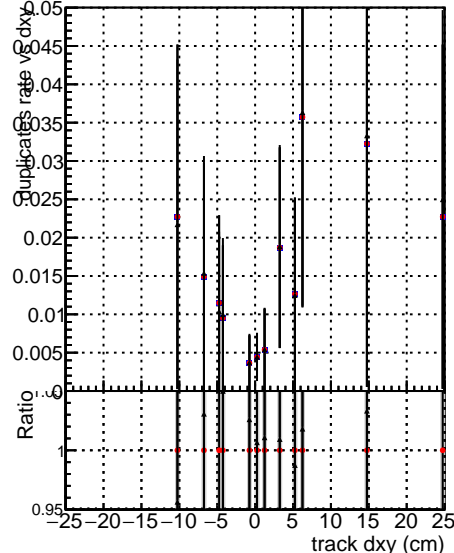

Fake rate vs dxy**Duplicates Rate vs Dxy****Pileup rate vs dxy**

— /_CMSSW_12_4_0_pre3/src/DQM_V0001_R000000001_Global_mkFit_batchCAND-adjusted
— /_CMSSW_12_4_0_pre3/src/DQM_V0001_R000000001_Global_mkFit_CAND
— DQM_V0001_R000000001_Global_mkFit_CAND-AFTERCONFLICT

Fake rate vs dz**Duplicates Rate vs Ddz****Pileup rate vs dz**