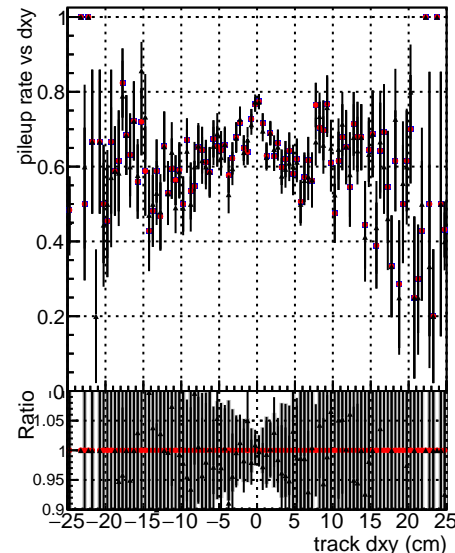

Fake rate vs dxy**Duplicates Rate vs Dxy****Pileup rate vs dxy**

— /_CMSSW_12_4_0_pre3/src/DQM_V0001_R000000001_Global_mkFit_batchCAND-adjusted
— /_CMSSW_12_4_0_pre3/src/DQM_V0001_R000000001_Global_mkFit_CAND
— DQM_V0001_R000000001_Global_mkFit_CAND-AFTERCONFLICT

Fake rate vs dz**Duplicates Rate vs Ddz****Pileup rate vs dz**