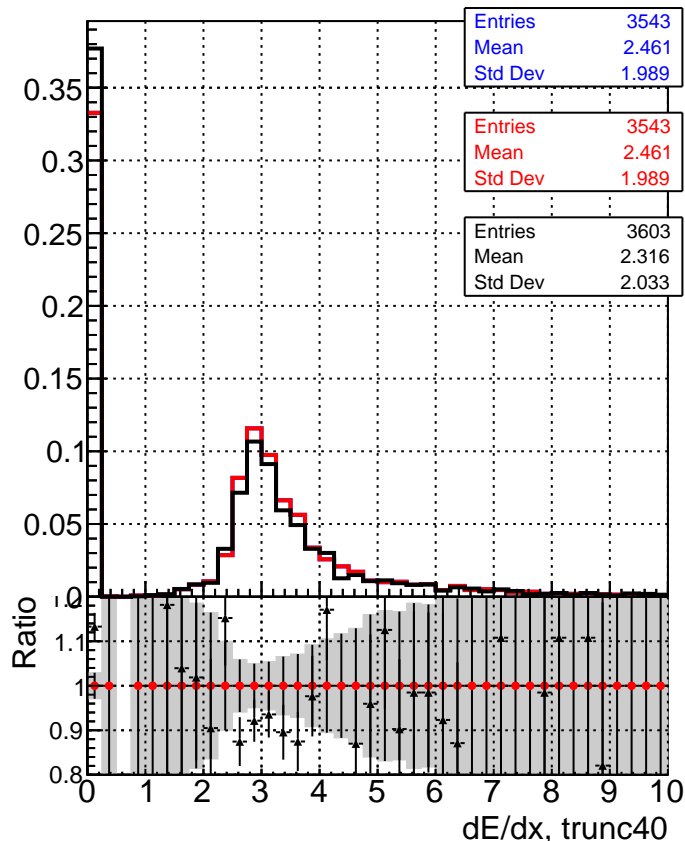

**dE/dx estimator 1**

**dE/dx estimator 2**

■ `./../CMSSW_12_4_0_pre3/src/DQM_V0001_R000000001_Global_mkFit_batchCAND-adjusted`  
● `./../CMSSW_12_4_0_pre3/src/DQM_V0001_R000000001_Global_mkFit_CAND`  
▲ `DQM_V0001_R000000001_Global_mkFit_CAND-AFTERCONFLICT2`