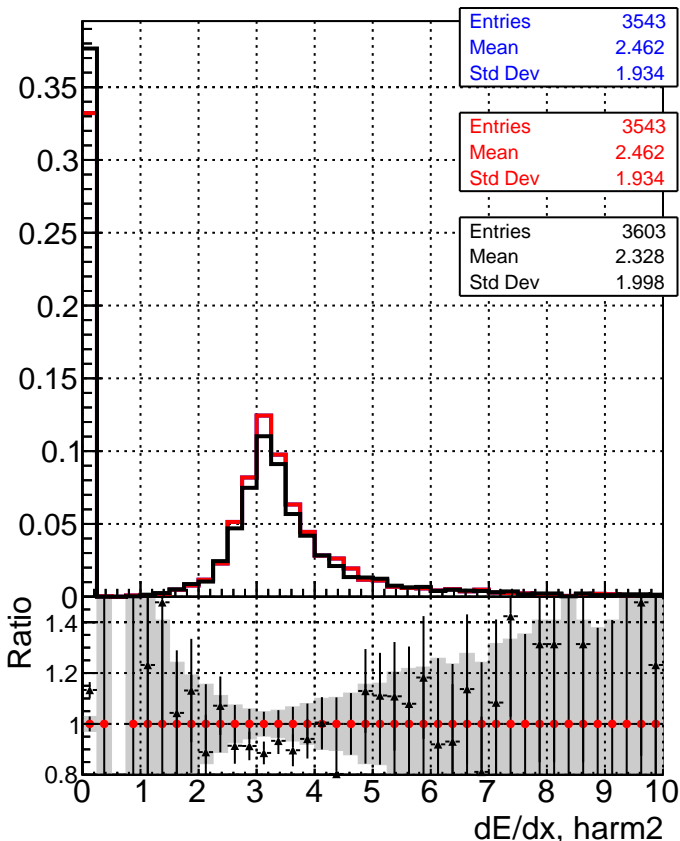

**dE/dx estimator 1**

**dE/dx estimator 2**

■ `./../CMSSW_12_4_0_pre3/src/DQM_V0001_R000000001_Global_mkFit_batchCAND-adjusted`  
● `./../CMSSW_12_4_0_pre3/src/DQM_V0001_R000000001_Global_mkFit_CAND`  
▲ `DQM_V0001_R000000001_Global_mkFit_CAND-AFTERCONFLICT2`