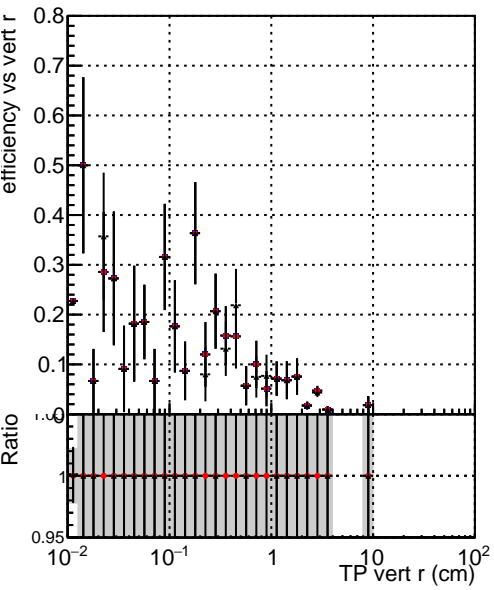

Efficiency vs vertpos

Efficiency vs vert z

Legend:

- Blue square: `./J/CMSSW_12_4_0_pre3/src/DQM_V0001_R000000001_Global_mkFit_batchCAND-adjusted`
- Red circle: `./J/CMSSW_12_4_0_pre3/src/DQM_V0001_R000000001_Global_mkFit_CAND`
- Black triangle: `DQM_V0001_R000000001_Global_mkFit_CAND-AFTERCONFLICT`

Efficiency vs. sim PV z