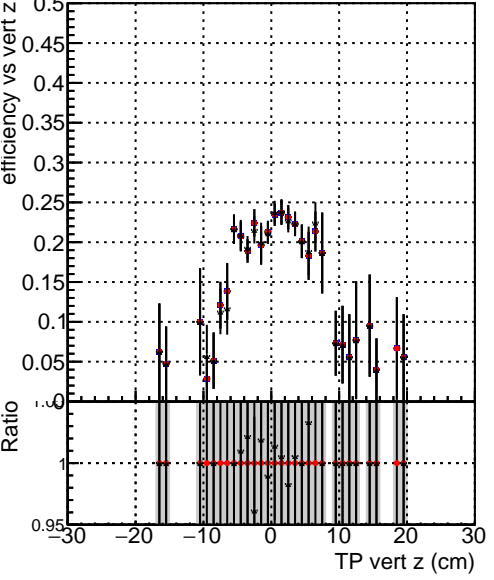

Efficiency vs vertpos

Efficiency vs vert z

Legend:

- Blue square: `./J/CMSSW_12_4_0_pre3/src/DQM_V0001_R000000001_Global_mkFit_batchCAND-adjusted`
- Red circle: `./J/CMSSW_12_4_0_pre3/src/DQM_V0001_R000000001_Global_mkFit_CAND`
- Black triangle: `DQM_V0001_R000000001_Global_mkFit_CAND-AFTERCONFLICT`

Efficiency vs. sim PV z