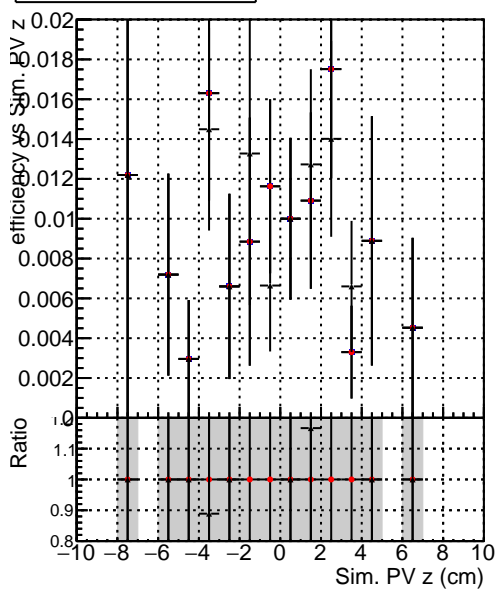

**Efficiency vs vertpos****fake+duplicates vs vert r**

Legend for Efficiency vs. TP vert z and fake+duplicates vs. track ref. point z:

- Blue line with circles: `./J./CMSSW_12_4_0_pre3/src/DQM_V0001_R000000001_Global_mkFit_batchCAND-adjusted`
- Red line with circles: `./J./CMSSW_12_4_0_pre3/src/DQM_V0001_R000000001_Global_mkFit_CAND`
- Black line with circles: `DQM_V0001_R000000001_Global_mkFit_CAND-AFTERCONFLICT`

**Efficiency vs. TP vert z****fake+duplicates vs. track ref. point z****Efficiency vs. sim PV z****fake+duplicates vs Sim. PV z**