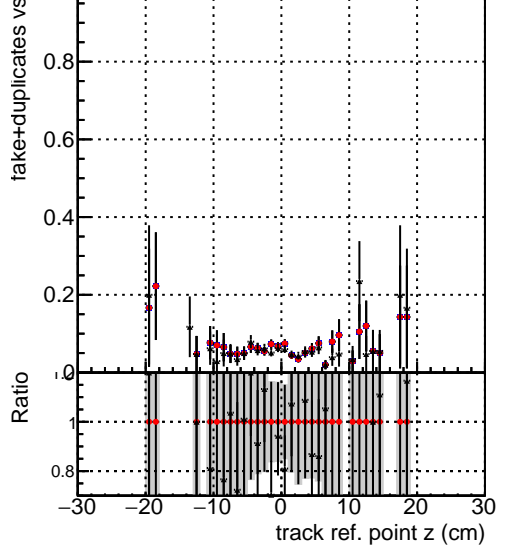

**Efficiency vs vertpos****fake+duplicates vs vert r**

Legend for Efficiency vs. TP vert z and fake+duplicates vs. track ref. point z:

- Blue line with circles: `./J./CMSSW_12_4_0_pre3/src/DQM_V0001_R000000001_Global_mkFit_batchCAND-adjusted`
- Red line with circles: `./J./CMSSW_12_4_0_pre3/src/DQM_V0001_R000000001_Global_mkFit_CAND`
- Black line with circles: `DQM_V0001_R000000001_Global_mkFit_CAND-AFTERCONFLICT`

**Efficiency vs. TP vert z****fake+duplicates vs. track ref. point z****Efficiency vs. sim PV z****fake+duplicates vs Sim. PV z**