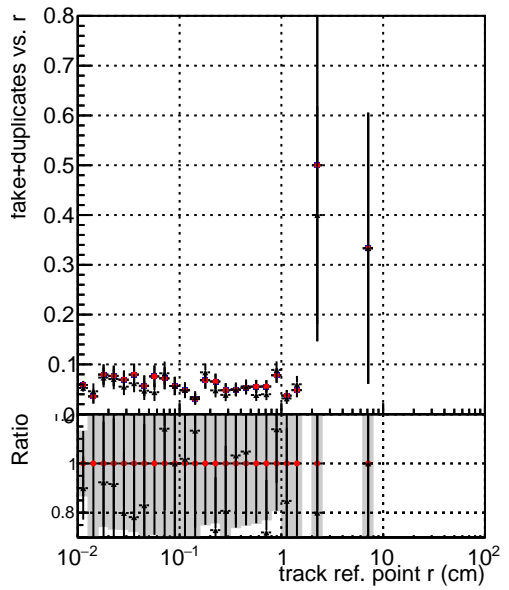

**Efficiency vs vertpos****fake+duplicates vs vert r**

Legend for Efficiency vs. TP vert z and fake+duplicates vs. track ref. point z:

- Blue line with circles: `./J./CMSSW_12_4_0_pre3/src/DQM_V0001_R000000001_Global_mkFit_batchCAND-adjusted`
- Red line with circles: `./J./CMSSW_12_4_0_pre3/src/DQM_V0001_R000000001_Global_mkFit_CAND`
- Black line with circles: `DQM_V0001_R000000001_Global_mkFit_CAND-AFTERCONFLICT`

**Efficiency vs. TP vert z****fake+duplicates vs. track ref. point z****Efficiency vs. sim PV z****fake+duplicates vs Sim. PV z**