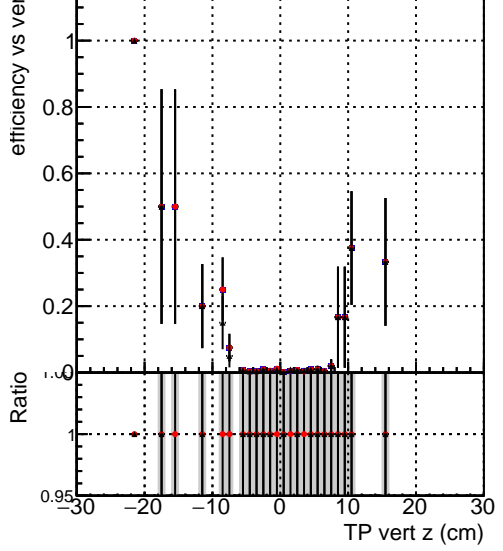

**Efficiency vs vertpos****fake+duplicates vs vert r**

Legend for Efficiency vs. TP vert z and fake+duplicates vs. track ref. point z:

- Blue line with circles: `./J./CMSSW_12_4_0_pre3/src/DQM_V0001_R000000001_Global_mkFit_batchCAND-adjusted`
- Red line with circles: `./J./CMSSW_12_4_0_pre3/src/DQM_V0001_R000000001_Global_mkFit_CAND`
- Black line with circles: `DQM_V0001_R000000001_Global_mkFit_CAND-AFTERCONFLICT`

**Efficiency vs. TP vert z****fake+duplicates vs. track ref. point z****Efficiency vs. sim PV z****fake+duplicates vs Sim. PV z**