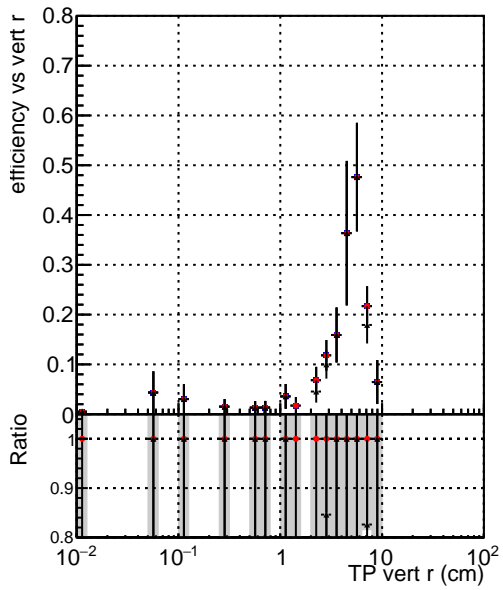

**Efficiency vs vertpos****fake+duplicates vs vert r**

Legend for Efficiency vs. TP vert z and fake+duplicates vs. track ref. point z:

- Blue line with circles: `./J./CMSSW_12_4_0_pre3/src/DQM_V0001_R000000001_Global_mkFit_batchCAND-adjusted`
- Red line with circles: `./J./CMSSW_12_4_0_pre3/src/DQM_V0001_R000000001_Global_mkFit_CAND`
- Black line with circles: `DQM_V0001_R000000001_Global_mkFit_CAND-AFTERCONFLICT`

**Efficiency vs. TP vert z****fake+duplicates vs. track ref. point z****Efficiency vs. sim PV z****fake+duplicates vs Sim. PV z**