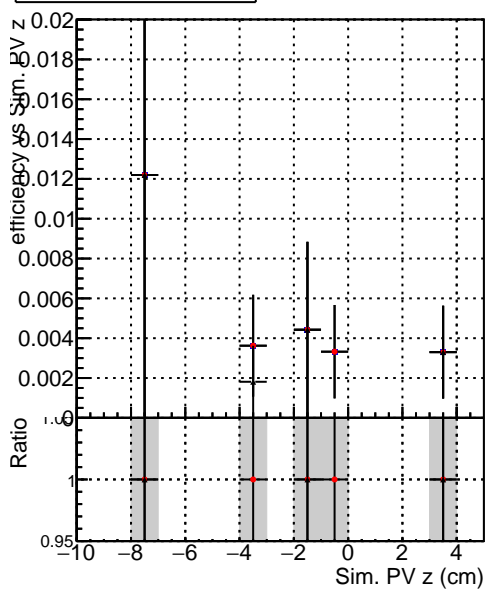

**Efficiency vs vertpos****fake+duplicates vs vert r**

Legend for Efficiency vs. TP vert z (cm):

- `./J/CMSSW_12_4_0_pre3/src/DQM_V0001_R000000001_Global_mkFit_batchCAND-adjusted`
- `./J/CMSSW_12_4_0_pre3/src/DQM_V0001_R000000001_Global_mkFit_CAND`
- `DQM_V0001_R000000001_Global_mkFit_CAND-AFTERCONFLICT`

**Efficiency vs. TP vert z****Efficiency vs. sim PV z****fake+duplicates vs Sim. PV z**