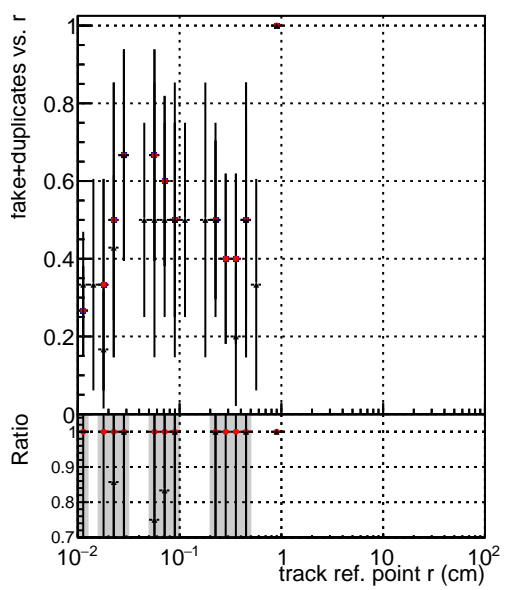

**Efficiency vs vertpos****fake+duplicates vs vert r**

Legend for Efficiency vs. TP vert z (cm):

- `./J/CMSSW_12_4_0_pre3/src/DQM_V0001_R000000001_Global_mkFit_batchCAND-adjusted`
- `./J/CMSSW_12_4_0_pre3/src/DQM_V0001_R000000001_Global_mkFit_CAND`
- `DQM_V0001_R000000001_Global_mkFit_CAND-AFTERCONFLICT`

**Efficiency vs. TP vert z****Efficiency vs. sim PV z****fake+duplicates vs Sim. PV z**