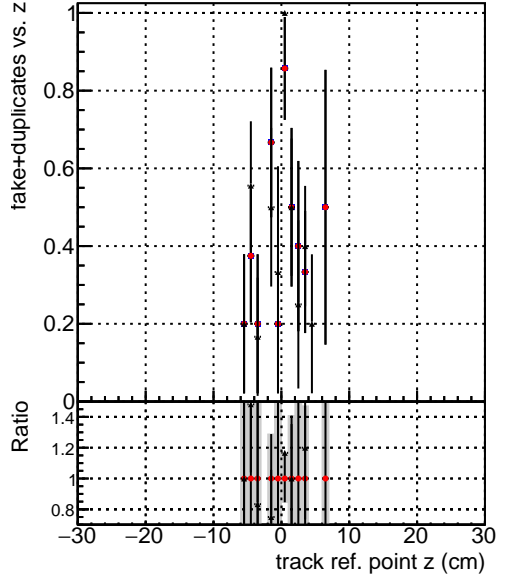

**Efficiency vs vertpos****fake+duplicates vs vert r**

Legend for Efficiency vs. TP vert z (cm):

- `./J/CMSSW_12_4_0_pre3/src/DQM_V0001_R000000001_Global_mkFit_batchCAND-adjusted`
- `./J/CMSSW_12_4_0_pre3/src/DQM_V0001_R000000001_Global_mkFit_CAND`
- `DQM_V0001_R000000001_Global_mkFit_CAND-AFTERCONFLICT`

**Efficiency vs. TP vert z****Efficiency vs. sim PV z****fake+duplicates vs Sim. PV z**