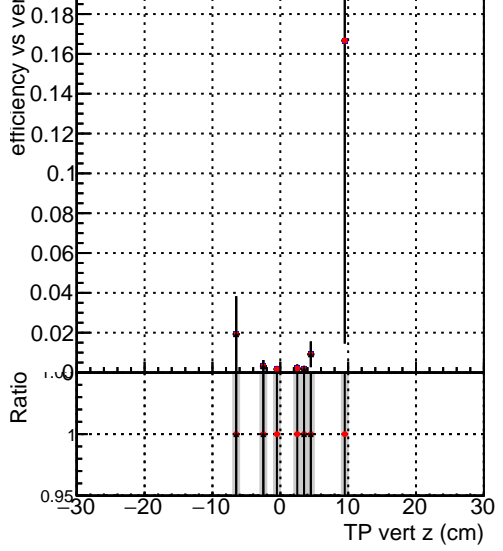

**Efficiency vs vertpos****fake+duplicates vs vert r**

Legend for Efficiency vs. TP vert z (cm):

- `./J/CMSSW_12_4_0_pre3/src/DQM_V0001_R000000001_Global_mkFit_batchCAND-adjusted`
- `./J/CMSSW_12_4_0_pre3/src/DQM_V0001_R000000001_Global_mkFit_CAND`
- `DQM_V0001_R000000001_Global_mkFit_CAND-AFTERCONFLICT`

**Efficiency vs. TP vert z****Efficiency vs. sim PV z****fake+duplicates vs Sim. PV z**