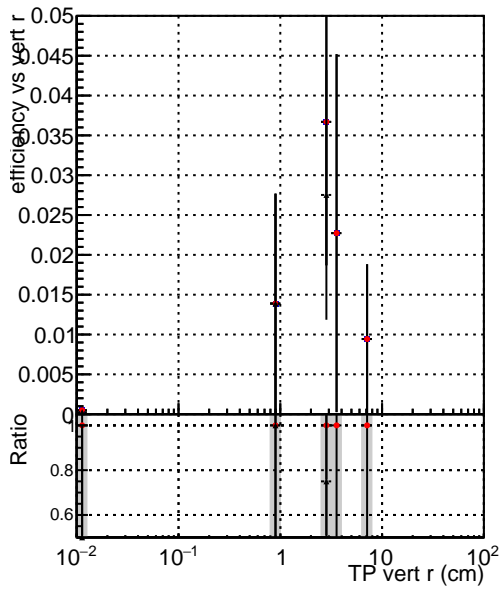

**Efficiency vs vertpos****fake+duplicates vs vert r**

Legend for Efficiency vs. TP vert z (cm):

- `./J/CMSSW_12_4_0_pre3/src/DQM_V0001_R000000001_Global_mkFit_batchCAND-adjusted`
- `./J/CMSSW_12_4_0_pre3/src/DQM_V0001_R000000001_Global_mkFit_CAND`
- `DQM_V0001_R000000001_Global_mkFit_CAND-AFTERCONFLICT`

**Efficiency vs. TP vert z****Efficiency vs. sim PV z****fake+duplicates vs Sim. PV z**