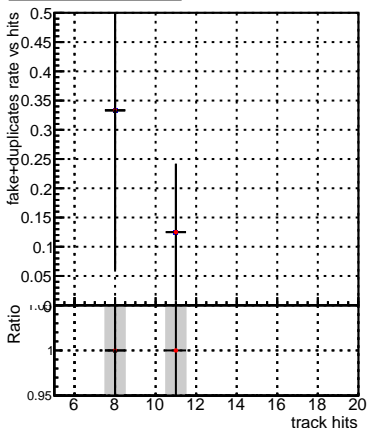

fake+duplicates vs hits

Legend for the plots:

- Blue square: `././CMSSW_12_4_0_pre3/src/DQM_V0001_R000000001_Global_mkFit_batchCAND-adjusted`
- Red circle: `././CMSSW_12_4_0_pre3/src/DQM_V0001_R000000001_Global_mkFit_CAND`
- Black triangle: `DQM_V0001_R000000001_Global_mkFit_CAND-AFTERCONFLICT`

fake+duplicates vs pixel layers

fake+duplicates vs 3D layers