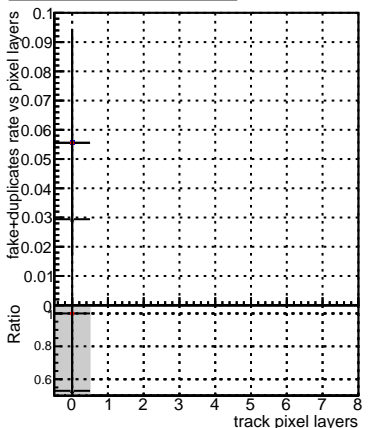

fake+duplicates vs hits

Legend for the plots:

- Blue square: `././CMSSW_12_4_0_pre3/src/DQM_V0001_R000000001_Global_mkFit_batchCAND-adjusted`
- Red circle: `././CMSSW_12_4_0_pre3/src/DQM_V0001_R000000001_Global_mkFit_CAND`
- Black triangle: `DQM_V0001_R000000001_Global_mkFit_CAND-AFTERCONFLICT`

fake+duplicates vs pixel layers

fake+duplicates vs 3D layers