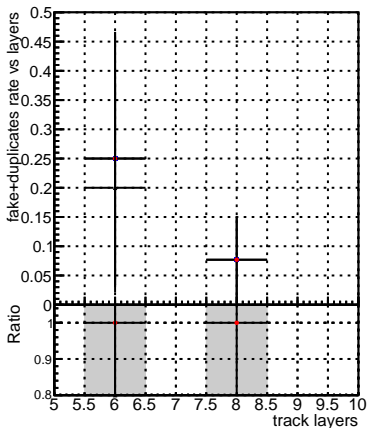

fake+duplicates vs hits

Legend for the plots:

- Blue square: `././CMSSW_12_4_0_pre3/src/DQM_V0001_R000000001_Global_mkFit_batchCAND-adjusted`
- Red circle: `././CMSSW_12_4_0_pre3/src/DQM_V0001_R000000001_Global_mkFit_CAND`
- Black triangle: `DQM_V0001_R000000001_Global_mkFit_CAND-AFTERCONFLICT`

fake+duplicates vs pixel layers

fake+duplicates vs 3D layers