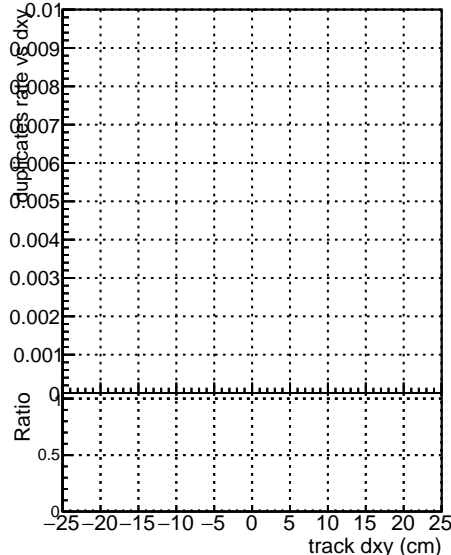

Fake rate vs dxy

Duplicates Rate vs Dxy

Pileup rate vs dxy

Legend for Fake rate vs dxy:

- Blue line: /CMSSW_12_4_0_pre3/src/DCM_V0001_R000000001_Global_mkFit_batchCAND-adjusted
- Red line: /CMSSW_12_4_0_pre3/src/DCM_V0001_R000000001_Global_mkFit_CAND
- Black line: DCM_V0001_R000000001_Global_mkFit_CAND-AFTERCONFLICT