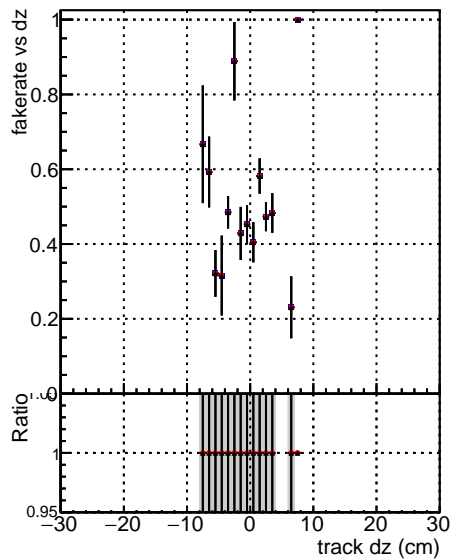

Fake rate vs dxy

Duplicates Rate vs Dxy

Pileup rate vs dxy

Legend for Fake rate vs dxy:

- Blue line: /CMSSW_12_4_0_pre3/src/DCM_V0001_R000000001_Global_mkFit_batchCAND-adjusted
- Red line: /CMSSW_12_4_0_pre3/src/DCM_V0001_R000000001_Global_mkFit_CAND
- Black line: DCM_V0001_R000000001_Global_mkFit_CAND-AFTERCONFLICT

Fake rate vs dz

Duplicates Rate vs Dz

Pileup rate vs dz