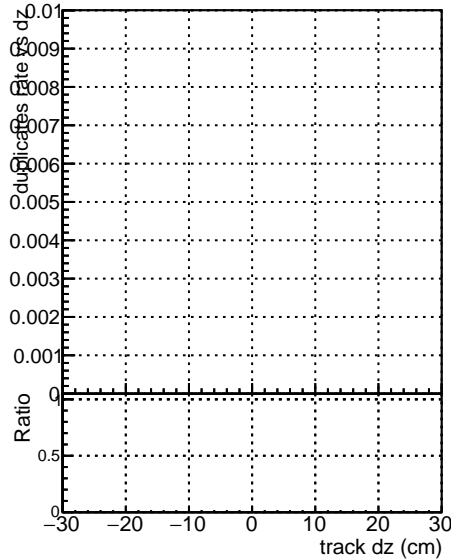

Duplicates Rate vs Dz