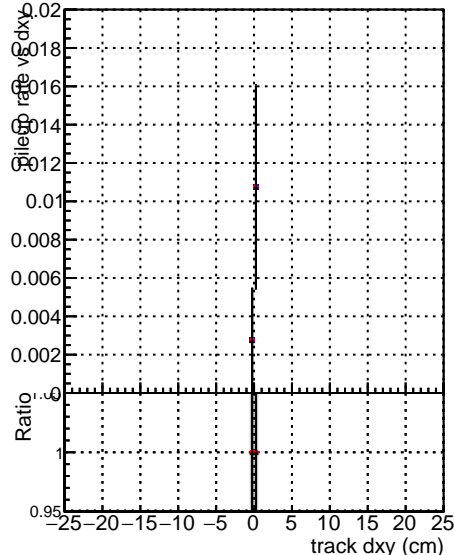

Fake rate vs dxy

Duplicates Rate vs Dxy

Pileup rate vs dxy

Legend for Fake rate vs dxy:

- Blue line: /CMSSW_12_4_0_pre3/src/DCM_V0001_R000000001_Global_mkFit_batchCAND-adjusted
- Red line: /CMSSW_12_4_0_pre3/src/DCM_V0001_R000000001_Global_mkFit_CAND
- Black line: DCM_V0001_R000000001_Global_mkFit_CAND-AFTERCONFLICT