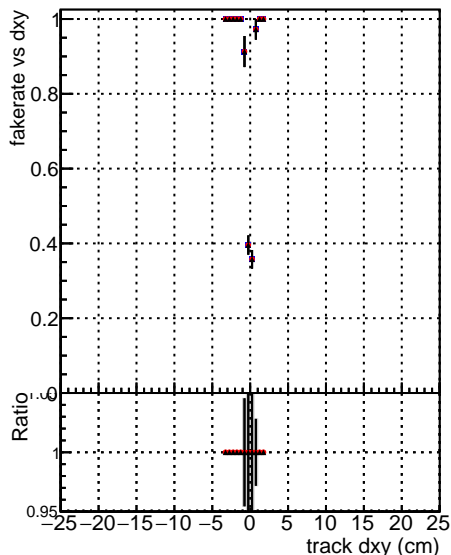

Fake rate vs dxy

Duplicates Rate vs Dxy

Pileup rate vs dxy

Legend for Fake rate vs dxy:

- Blue line: /CMSSW_12_4_0_pre3/src/DCM_V0001_R000000001_Global_mkFit_batchCAND-adjusted
- Red line: /CMSSW_12_4_0_pre3/src/DCM_V0001_R000000001_Global_mkFit_CAND
- Black line: DCM_V0001_R000000001_Global_mkFit_CAND-AFTERCONFLICT