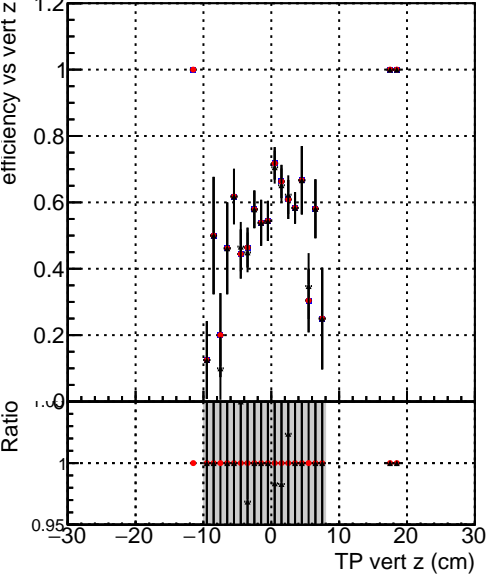

Efficiency vs vertpos

Efficiency vs vert z

- ././CMSSW_12_4_0_pre3/src/DQM_V0001_R000000001_Global_mkFit_batchCAND-adjusted
- ././CMSSW_12_4_0_pre3/src/DQM_V0001_R000000001_Global_mkFit_CAND
- DQM_V0001_R000000001_Global_mkFit_CAND-AFTERCONFLICT

Efficiency vs. sim PV z