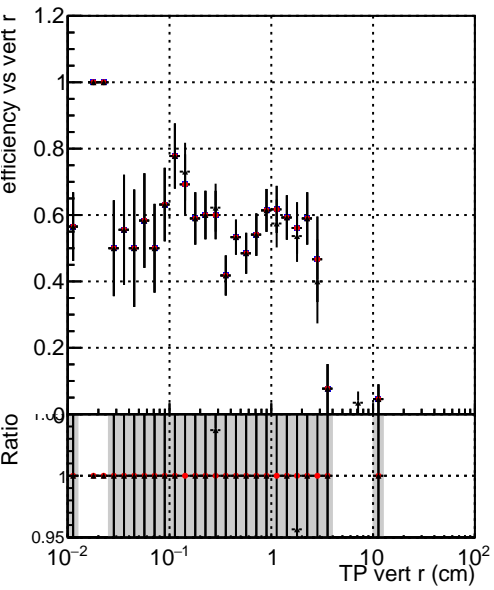

Efficiency vs vertpos

Efficiency vs vert z

- ././CMSSW_12_4_0_pre3/src/DQM_V0001_R000000001_Global_mkFit_batchCAND-adjusted
- ././CMSSW_12_4_0_pre3/src/DQM_V0001_R000000001_Global_mkFit_CAND
- DQM_V0001_R000000001_Global_mkFit_CAND-AFTERCONFLICT

Efficiency vs. sim PV z