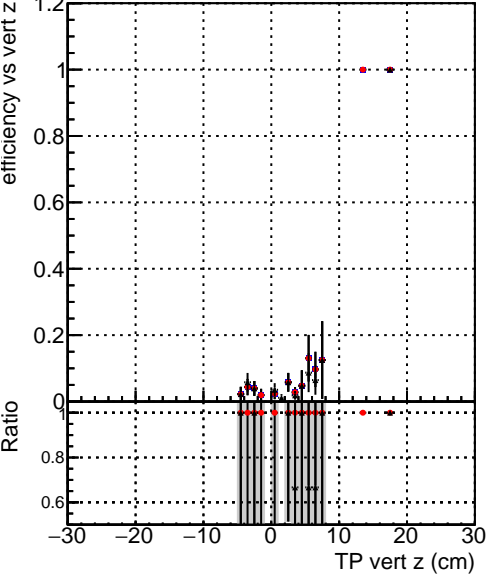

Efficiency vs vertpos

Efficiency vs TP vert z (cm)

- ././CMSSW_12_4_0_pre3/src/DQM_V0001_R000000001_Global_mkFit_batchCAND-adjusted
- ././CMSSW_12_4_0_pre3/src/DQM_V0001_R000000001_Global_mkFit_CAND
- DQM_V0001_R000000001_Global_mkFit_CAND-AFTERCONFLICT

Efficiency vs. sim PV z