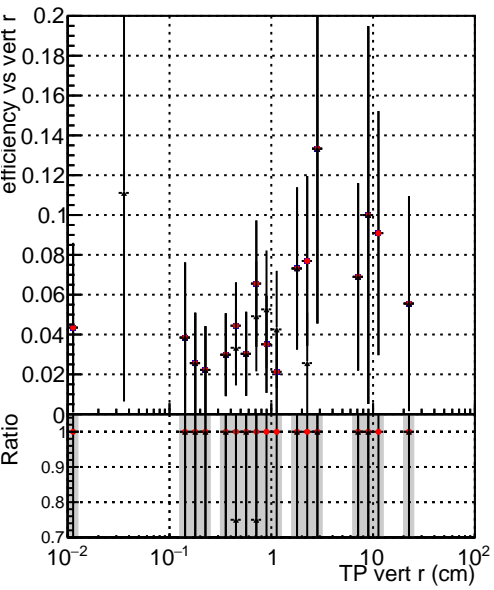

Efficiency vs vertpos

Efficiency vs TP vert z (cm)

- ././CMSSW_12_4_0_pre3/src/DQM_V0001_R000000001_Global_mkFit_batchCAND-adjusted
- ././CMSSW_12_4_0_pre3/src/DQM_V0001_R000000001_Global_mkFit_CAND
- DQM_V0001_R000000001_Global_mkFit_CAND-AFTERCONFLICT

Efficiency vs. sim PV z