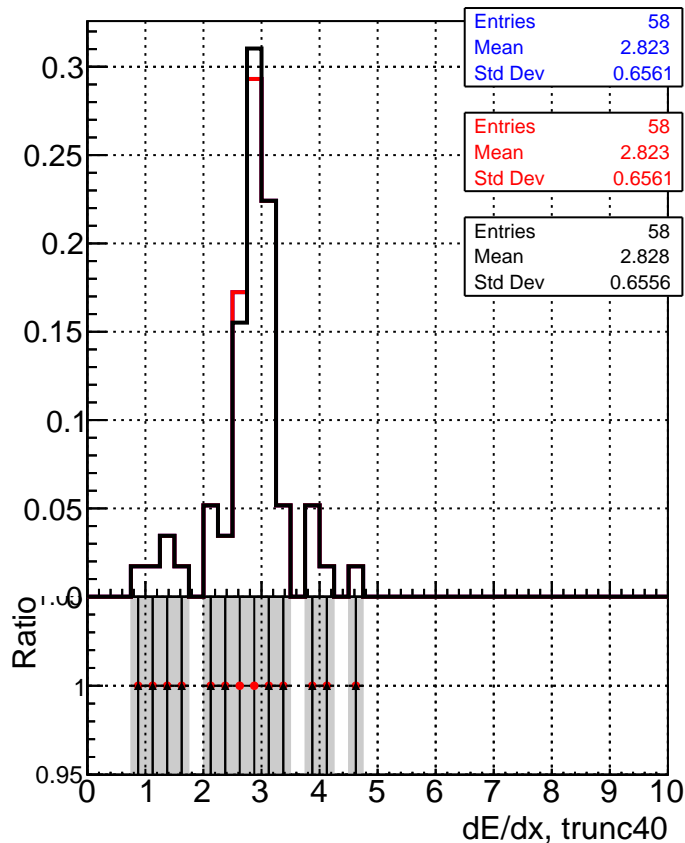

dE/dx estimator 1

dE/dx estimator 2

■ ../CMSSW_12_4_0_pre3/src/DQM_V0001_R000000001_Global_mkFit_batchCAND-adjusted
■ ../CMSSW_12_4_0_pre3/src/DQM_V0001_R000000001_Global_mkFit_CAND
■ DQM_V0001_R000000001_Global_mkFit_CAND-AFTERCONFLICT