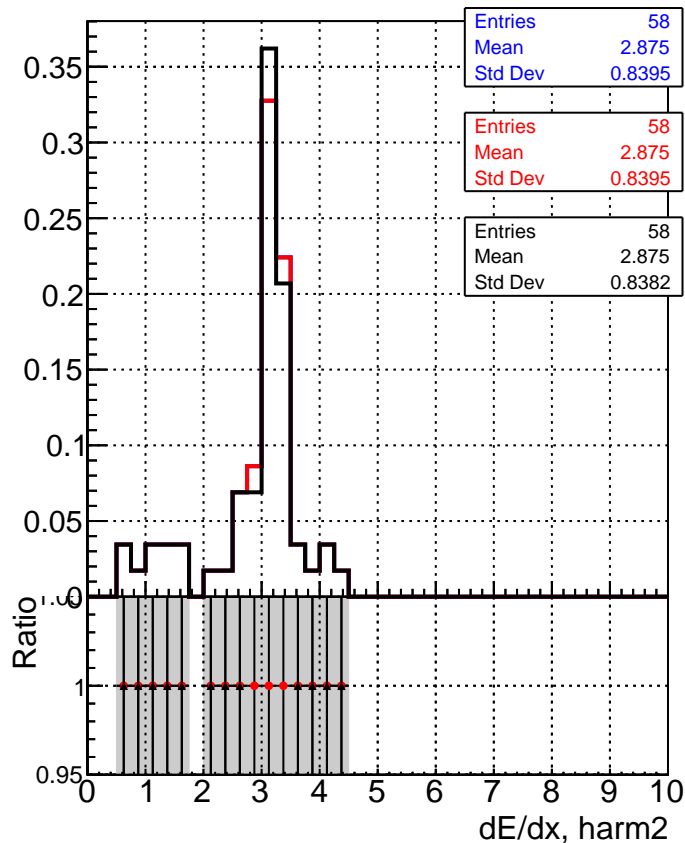

dE/dx estimator 1

dE/dx estimator 2

■ ../CMSSW_12_4_0_pre3/src/DQM_V0001_R000000001_Global_mkFit_batchCAND-adjusted
■ ../CMSSW_12_4_0_pre3/src/DQM_V0001_R000000001_Global_mkFit_CAND
■ DQM_V0001_R000000001_Global_mkFit_CAND-AFTERCONFLICT