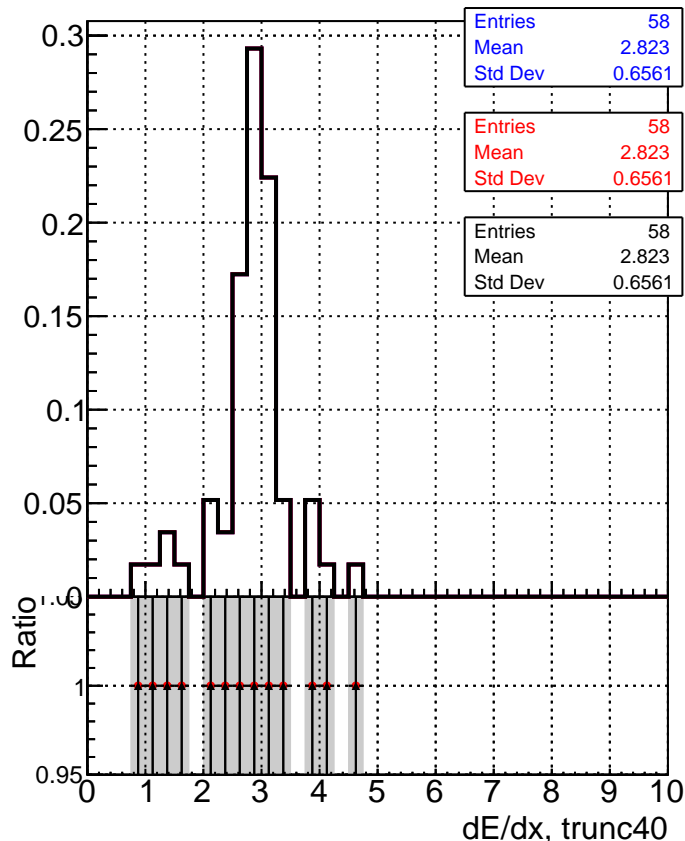

dE/dx estimator 1**dE/dx estimator 2**

■ DQM_V0001_R000000001_Global_mkFit_noCAND
● DQM_V0001_R000000001_Global_mkFit_CAND
▲ DQM_V0001_R000000001_Global_mkFit_batchCAND-adjusted