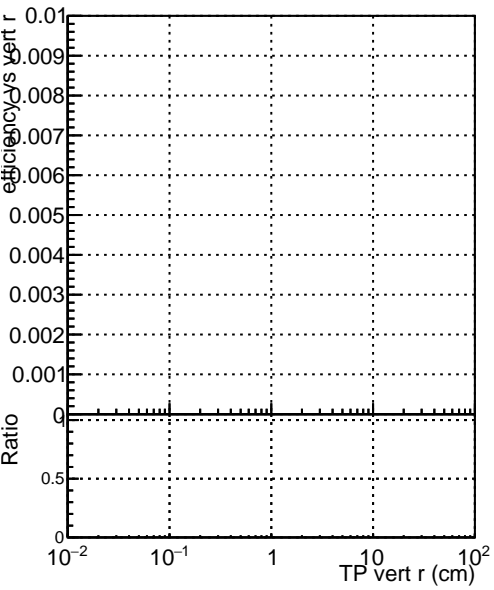

Efficiency vs vertpos

Efficiency vs TP vert z (cm)

- DQM_V0001_R000000001_Global_mkFit_noCAND
- DQM_V0001_R000000001_Global_mkFit_CAND
- DQM_V0001_R000000001_Global_mkFit_batchCAND

Efficiency vs. sim PV z