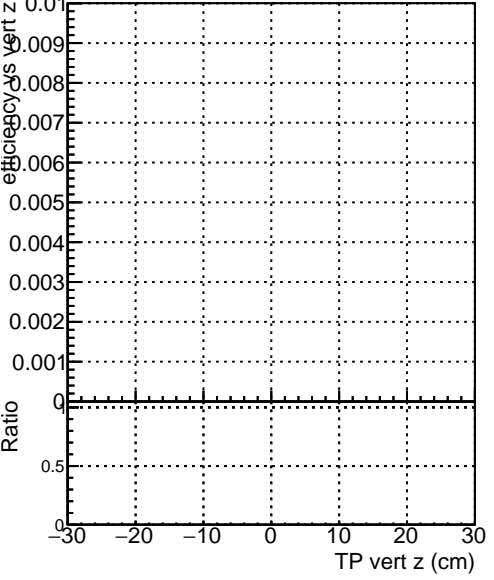

Efficiency vs vertpos

Efficiency vs TP vert z (cm)

- DQM_V0001_R000000001_Global_mkFit_noCAND
- DQM_V0001_R000000001_Global_mkFit_CAND
- DQM_V0001_R000000001_Global_mkFit_batchCAND

Efficiency vs. sim PV z