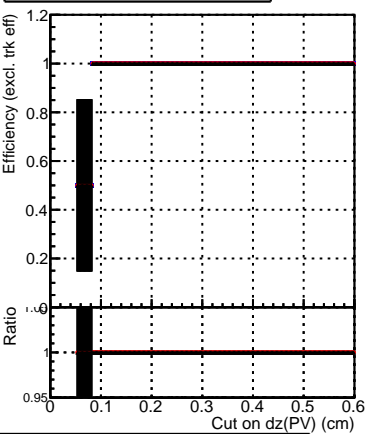

Efficiency vs. dz (PV)

Efficiency (tracking eff factorized out) vs. dz (PV)

- DQM_V0001_R000000001_Global_mkFit_noCAND
- DQM_V0001_R000000001_Global_mkFit_CAND
- DQM_V0001_R000000001_Global_mkFit_batchCAND