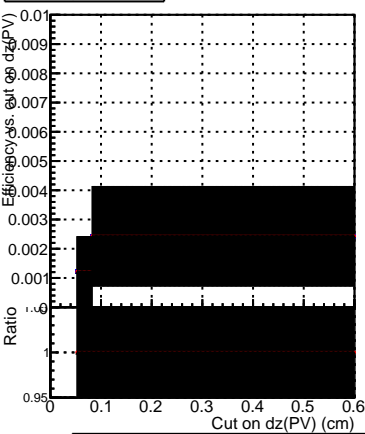

Efficiency vs. dz (PV)

Efficiency (tracking eff factorized out) vs. dz (PV)

- DQM_V0001_R000000001_Global_mkFit_noCAND
- DQM_V0001_R000000001_Global_mkFit_CAND
- DQM_V0001_R000000001_Global_mkFit_batchCAND