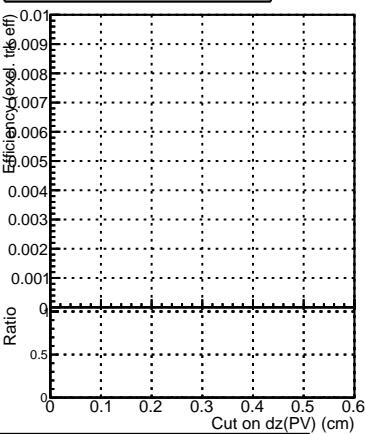

Efficiency vs. dz (PV)

Efficiency (tracking eff factorized out) vs. dz (PV)

- DQM_V0001_R000000001_Global_mkFit_noCAND
- DQM_V0001_R000000001_Global_mkFit_CAND
- DQM_V0001_R000000001_Global_mkFit_batchCAND