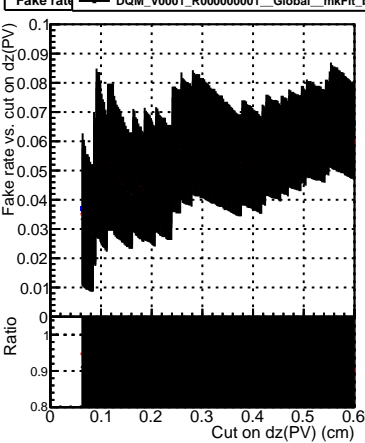

Efficiency vs. dz (PV)

Efficiency (tracking eff factorized out) vs. dz (PV)

Fake rate

—■ DQM\_V0001\_R000000001\_Global\_mkFit\_noCAND  
—■ DQM\_V0001\_R000000001\_Global\_mkFit\_CAND  
—■ DQM\_V0001\_R000000001\_Global\_mkFit\_batchCAND