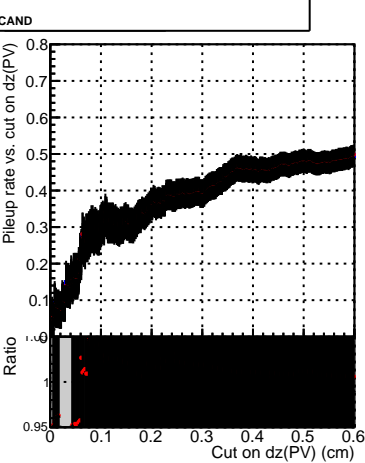

Efficiency vs. dz (PV)

Efficiency (tracking eff factorized out) vs. dz (PV)

Fake rate

—■ DQM\_V0001\_R000000001\_Global\_mkFit\_noCAND  
—■ DQM\_V0001\_R000000001\_Global\_mkFit\_CAND  
—■ DQM\_V0001\_R000000001\_Global\_mkFit\_batchCAND