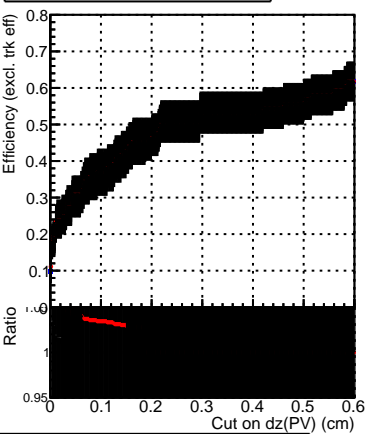

Efficiency vs. dz (PV)

Efficiency (tracking eff factorized out) vs. dz (PV)

Fake rate

—■ DQM\_V0001\_R000000001\_Global\_mkFit\_noCAND  
—■ DQM\_V0001\_R000000001\_Global\_mkFit\_CAND  
—■ DQM\_V0001\_R000000001\_Global\_mkFit\_batchCAND