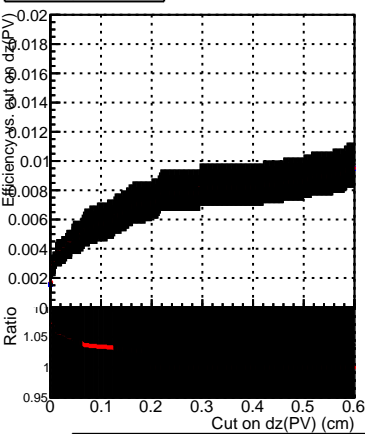

Efficiency vs. dz (PV)

Efficiency (tracking eff factorized out) vs. dz (PV)

Fake rate

—■ DQM\_V0001\_R000000001\_Global\_mkFit\_noCAND  
—■ DQM\_V0001\_R000000001\_Global\_mkFit\_CAND  
—■ DQM\_V0001\_R000000001\_Global\_mkFit\_batchCAND