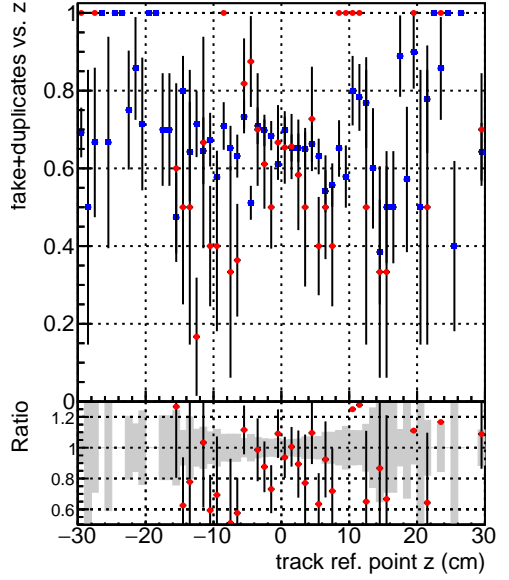

Efficiency vs vertpos**fake+duplicates vs vert r**
Efficiency vs vert z
 — DQM_V0001_R000000001_Global_mkFit_baseline
 — DQM_V0001_R000000001_Global_mkFit_var
**Efficiency vs. sim PV z****fake+duplicates vs Sim. PV z**