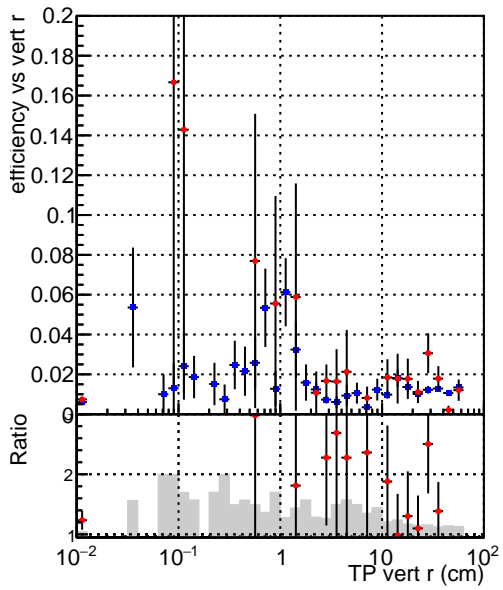

Efficiency vs vertpos**fake+duplicates vs vert r**
Efficiency vs vert z
 — DQM_V0001_R000000001_Global_mkFit_baseline
 — DQM_V0001_R000000001_Global_mkFit_var
**Efficiency vs. sim PV z****fake+duplicates vs Sim. PV z**