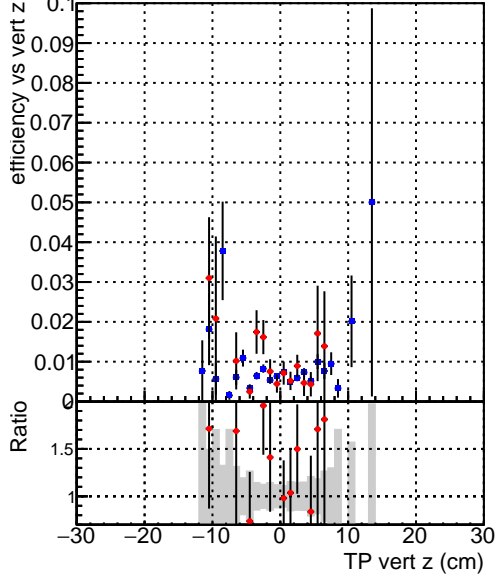

Efficiency vs vertpos**fake+duplicates vs vert r**
Efficiency vs vert z
 — DQM_V0001_R000000001_Global_mkFit_baseline
 — DQM_V0001_R000000001_Global_mkFit_var
**Efficiency vs. sim PV z****fake+duplicates vs Sim. PV z**