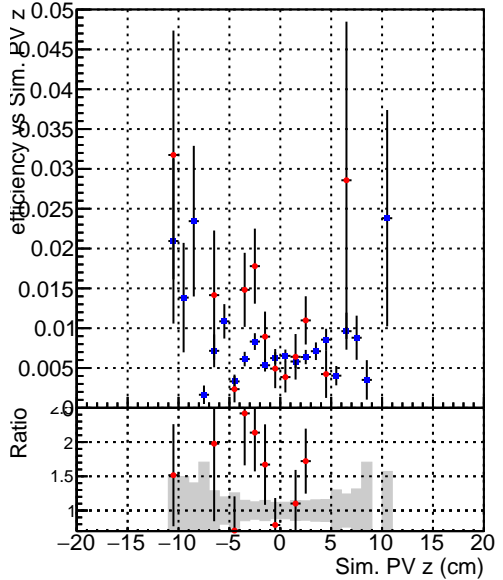

Efficiency vs vertpos**fake+duplicates vs vert r**
Efficiency vs vert z
 — DQM_V0001_R000000001_Global_mkFit_baseline
 — DQM_V0001_R000000001_Global_mkFit_var
**Efficiency vs. sim PV z****fake+duplicates vs Sim. PV z**