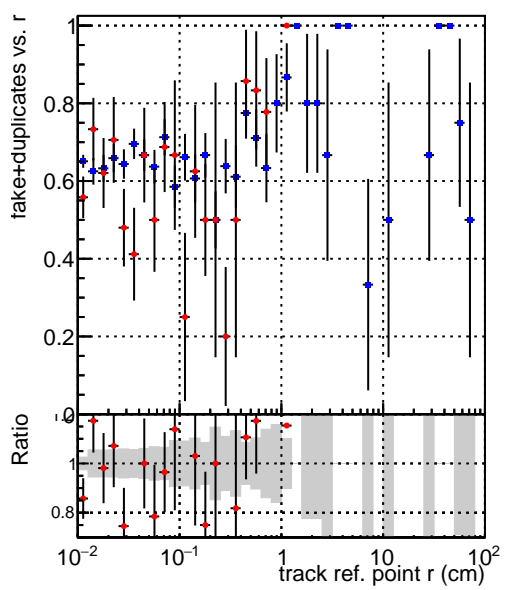

Efficiency vs vertpos**fake+duplicates vs vert r**
Efficiency vs vert z
 — DQM_V0001_R000000001_Global_mkFit_baseline
 — DQM_V0001_R000000001_Global_mkFit_var
**Efficiency vs. sim PV z****fake+duplicates vs Sim. PV z**