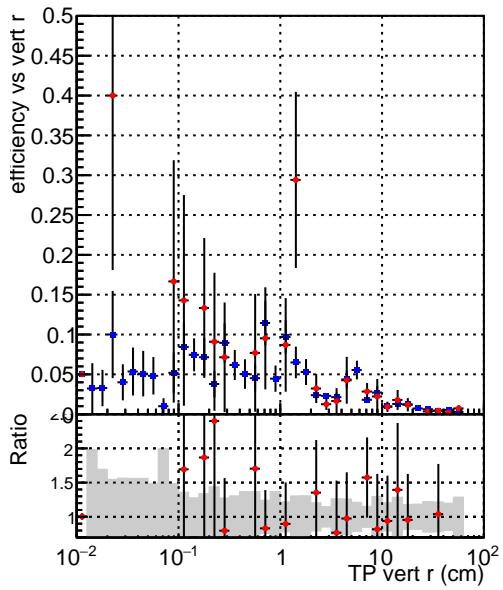

Efficiency vs vertpos**fake+duplicates vs vert r**

■ DQM_V0001_R000000001_Global_mkFit_baseline
■ DQM_V0001_R000000001_Global_mkFit_var

Efficiency vs vert z**Efficiency vs. sim PV z****fake+duplicates vs Sim. PV z**