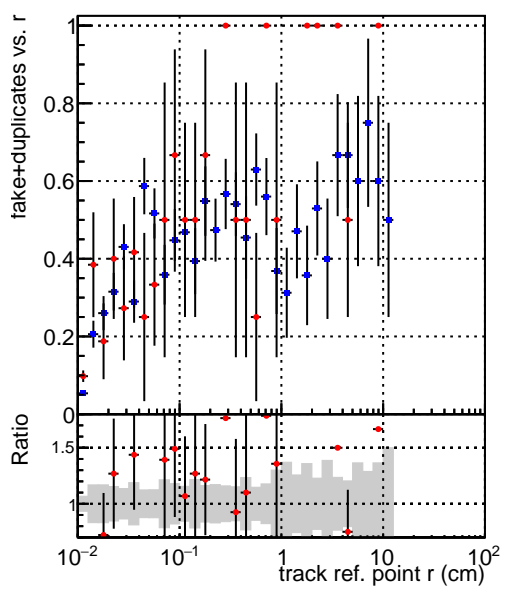

Efficiency vs vertpos**fake+duplicates vs vert r**

■ DQM_V0001_R000000001_Global_mkFit_baseline
■ DQM_V0001_R000000001_Global_mkFit_var

Efficiency vs vert z**Efficiency vs. sim PV z****fake+duplicates vs Sim. PV z**