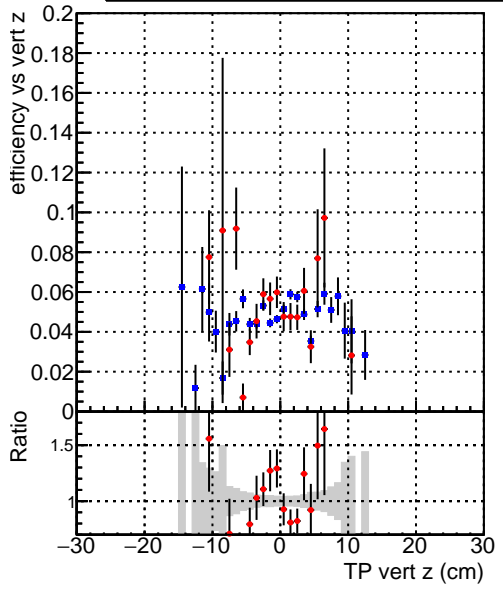

Efficiency vs vertpos**fake+duplicates vs vert r**

■ DQM_V0001_R000000001_Global_mkFit_baseline
■ DQM_V0001_R000000001_Global_mkFit_var

Efficiency vs vert z**Efficiency vs. sim PV z****fake+duplicates vs Sim. PV z**