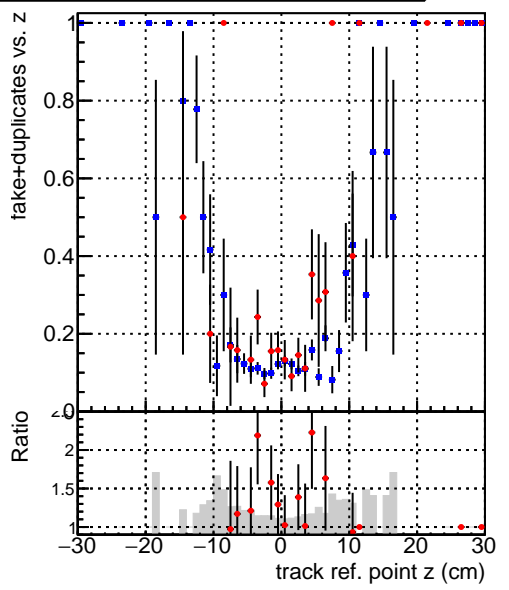

Efficiency vs vertpos**fake+duplicates vs vert r**

■ DQM_V0001_R000000001_Global_mkFit_baseline
■ DQM_V0001_R000000001_Global_mkFit_var

Efficiency vs vert z**Efficiency vs. sim PV z****fake+duplicates vs Sim. PV z**