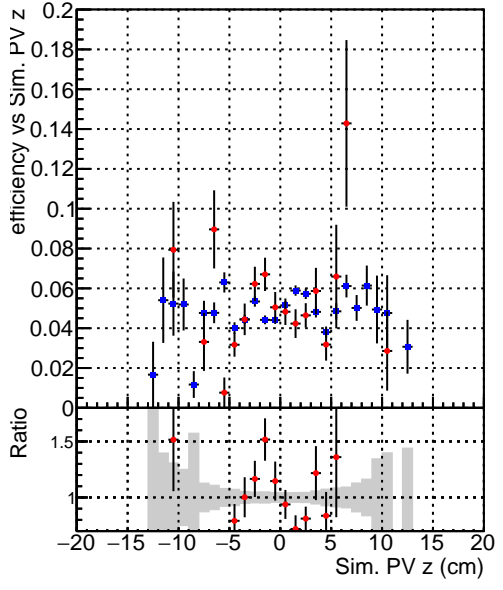

Efficiency vs vertpos**fake+duplicates vs vert r**

■ DQM_V0001_R000000001_Global_mkFit_baseline
■ DQM_V0001_R000000001_Global_mkFit_var

Efficiency vs vert z**Efficiency vs. sim PV z****fake+duplicates vs Sim. PV z**