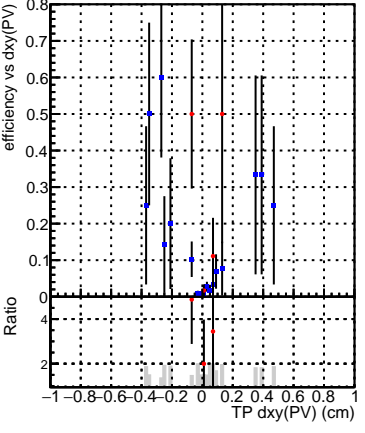

Efficiency vs Dxy(PV)

Efficiency vs Dxy(PV) legend: DQM_V0001_R000000001_Global_mkFit_baseline (blue square), DQM_V0001_R000000001_Global_mkFit_var (red circle)

Efficiency vs Dz(PV)

Efficiency vs Dz(PV)