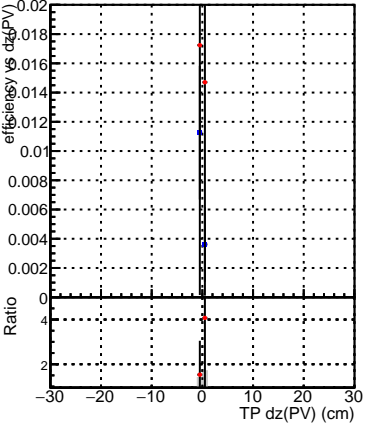

Efficiency vs Dxy(PV)

Efficiency vs Dxy(PV) legend: DQM_V0001_R000000001_Global_mkFit_baseline (blue square), DQM_V0001_R000000001_Global_mkFit_var (red circle)

Efficiency vs Dz(PV)

Efficiency vs Dz(PV)