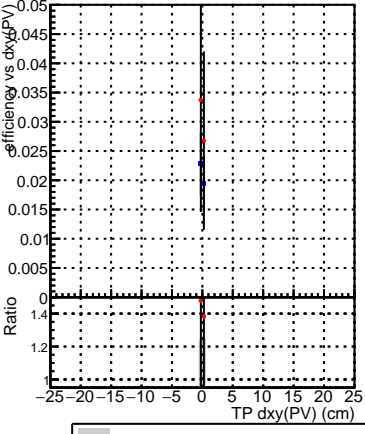

Efficiency vs Dxy(PV)

Efficiency vs Dxy(PV) legend: DQM_V0001_R000000001_Global_mkFit_baseline (blue square), DQM_V0001_R000000001_Global_mkFit_var (red circle)

Efficiency vs Dz(PV)

Efficiency vs Dz(PV)