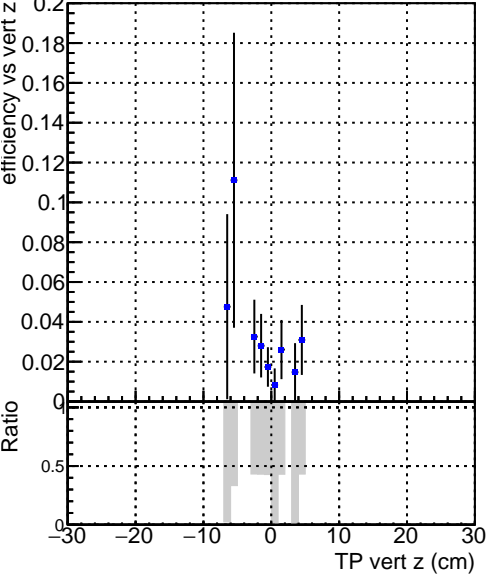

Efficiency vs vertpos

Legend: DQM_V0001_R000000001_Global_mkFit_baseline (blue diamond), DQM_V0001_R000000001_Global_mkFit_var (red cross)

Efficiency vs. sim PV z