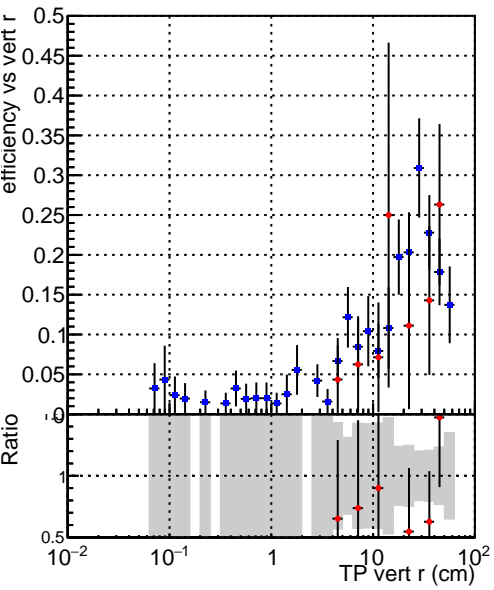

Efficiency vs vertpos

Legend: DQM_V0001_R000000001_Global_mkFit_baseline (blue diamond), DQM_V0001_R000000001_Global_mkFit_var (red cross)

Efficiency vs. sim PV z