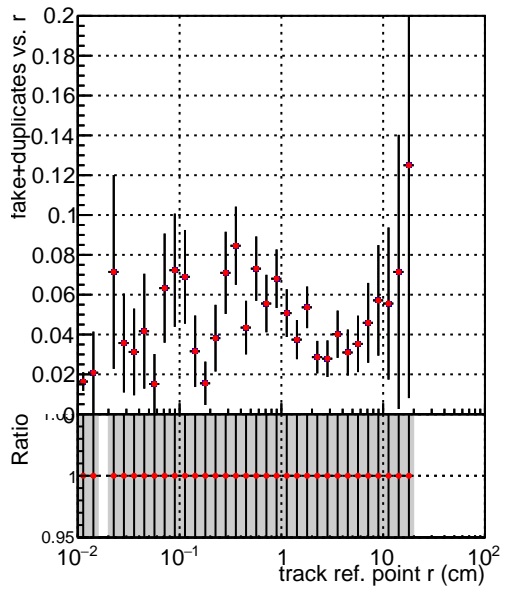

Efficiency vs vertpos**fake+duplicates vs vert r**

Legend:
— DQM_V0001_R000000001_Global_mkFit_baseline
— DQM_V0001_R000000001_Global_CMSSW_X_Y_Z_RECO

Efficiency vs vert z**fake+duplicates vs vert z****Efficiency vs. sim PV z****fake+duplicates vs Sim. PV z**