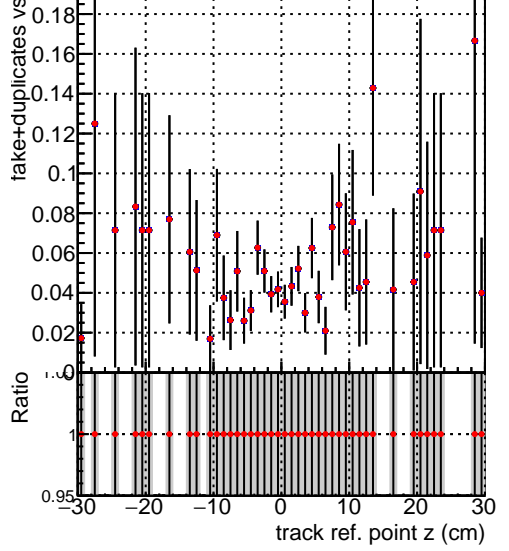

Efficiency vs vertpos**fake+duplicates vs vert r**

Legend:
— DQM_V0001_R000000001_Global_mkFit_baseline
— DQM_V0001_R000000001_Global_CMSSW_X_Y_Z_RECO

Efficiency vs vert z**fake+duplicates vs vert z****Efficiency vs. sim PV z****fake+duplicates vs Sim. PV z**