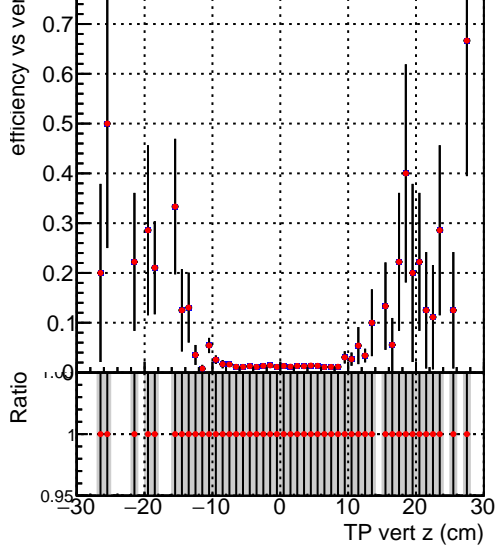

Efficiency vs vertpos**fake+duplicates vs vert r**

Legend:
— DQM_V0001_R000000001_Global_mkFit_baseline
— DQM_V0001_R000000001_Global_CMSSW_X_Y_Z_RECO

Efficiency vs vert z**fake+duplicates vs vert z****Efficiency vs. sim PV z****fake+duplicates vs Sim. PV z**