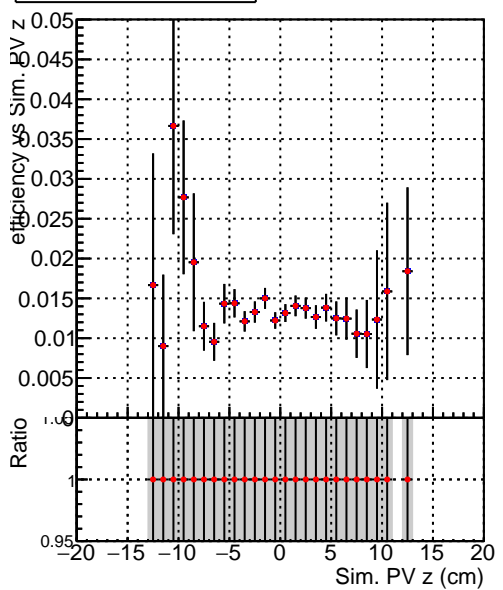

Efficiency vs vertpos**fake+duplicates vs vert r**

Legend:
— DQM_V0001_R000000001_Global_mkFit_baseline
— DQM_V0001_R000000001_Global_CMSSW_X_Y_Z_RECO

Efficiency vs vert z**fake+duplicates vs vert z****Efficiency vs. sim PV z****fake+duplicates vs Sim. PV z**