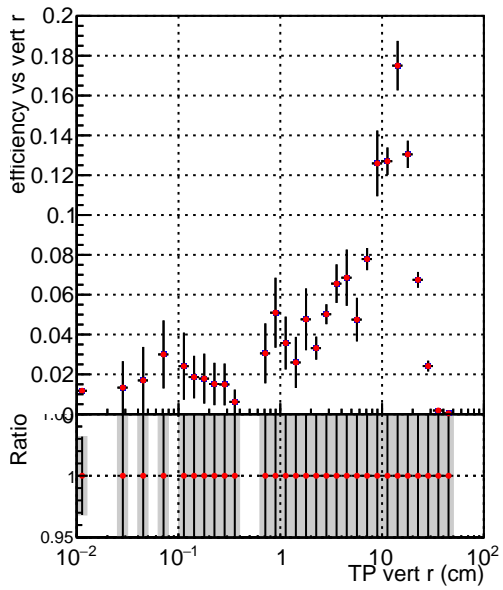

Efficiency vs vertpos**fake+duplicates vs vert r**

Legend:
— DQM_V0001_R000000001_Global_mkFit_baseline
— DQM_V0001_R000000001_Global_CMSSW_X_Y_Z_RECO

Efficiency vs vert z**fake+duplicates vs vert z****Efficiency vs. sim PV z****fake+duplicates vs Sim. PV z**