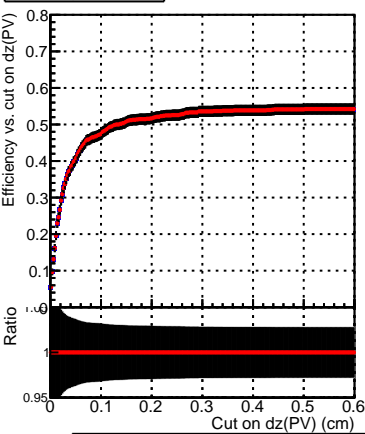

Efficiency vs. dz (PV)

Efficiency (tracking eff factorized out) vs. dz (PV)

Legend:
- DQM_V0001_R000000001_Global_mkFit_baseline
- DQM_V0001_R000000001_Global_CMSSW_X_Y_Z_RECO