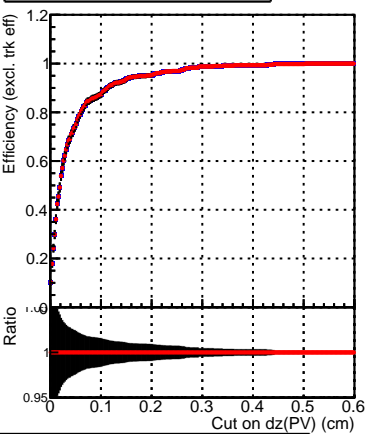

Efficiency vs. dz (PV)

Efficiency (tracking eff factorized out) vs. dz (PV)

Legend:
- DQM_V0001_R000000001_Global_mkFit_baseline
- DQM_V0001_R000000001_Global_CMSSW_X_Y_Z_RECO