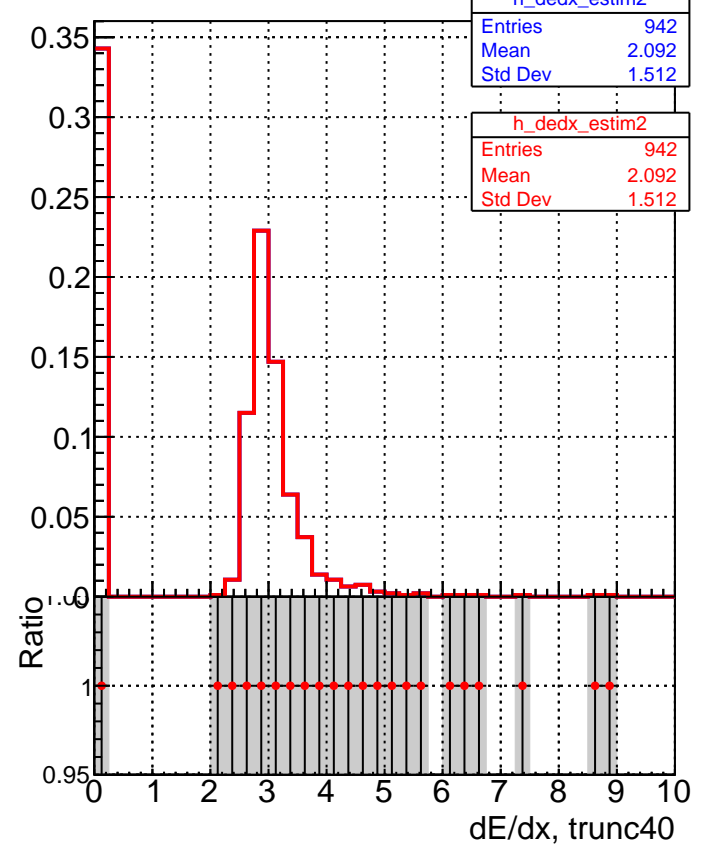

dE/dx estimator 1

dE/dx estimator 2

■ DQM_V0001_R000000001_Global_CMSSW_X_Y_Z_allNODNN2
● DQM_V0001_R000000001_Global_CMSSW_X_Y_Z_all2