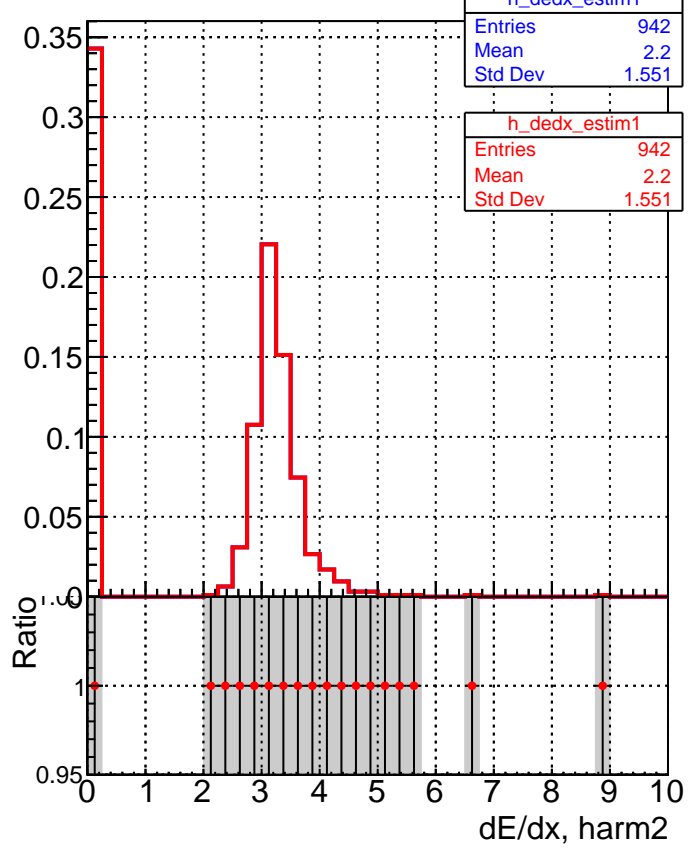

dE/dx estimator 1

dE/dx estimator 2

■ DQM_V0001_R000000001_Global_CMSSW_X_Y_Z_allNODNN2
● DQM_V0001_R000000001_Global_CMSSW_X_Y_Z_all2