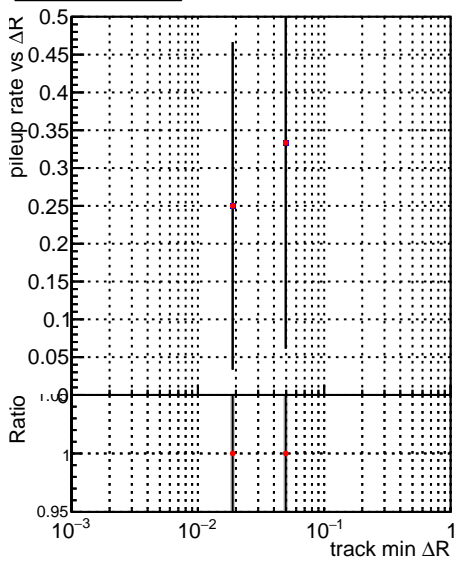

Fake rate vs dr**Duplicates Rate vs dr****Pileup rate vs dr****Fake rate vs ΔR(track, jet)****Duplicates rate vs ΔR(track, jet)****Pileup rate vs ΔR(track, jet)**

■ **DQM_V0001_R000000001_Global_CMSSW_X_Y_Z_allINODNN**
■ **DQM_V0001_R000000001_Global_CMSSW_X_Y_Z_all**

Fake rate vs pu**Duplicates Rate vs pu****Pileup rate vs pu**