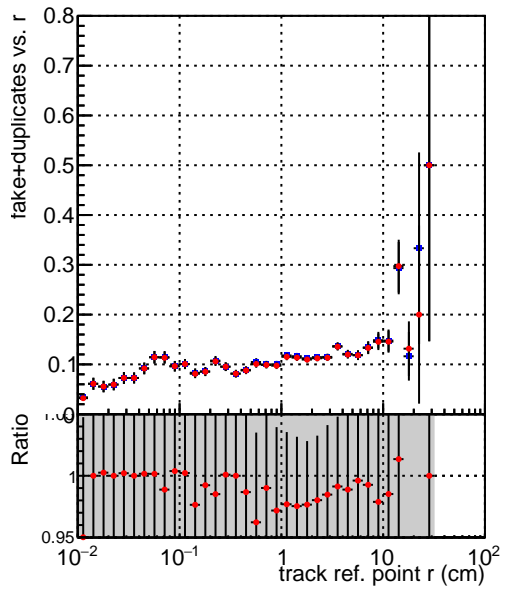

Efficiency vs vertpos**fake+duplicates vs vert r**

Legend:
— DQM_V0001_R000000001_Global_CMSSW_X_Y_Z_allNODNN
— DQM_V0001_R000000001_Global_CMSSW_X_Y_Z_all

Efficiency vs vert z**Efficiency vs. sim PV z****fake+duplicates vs Sim. PV z**