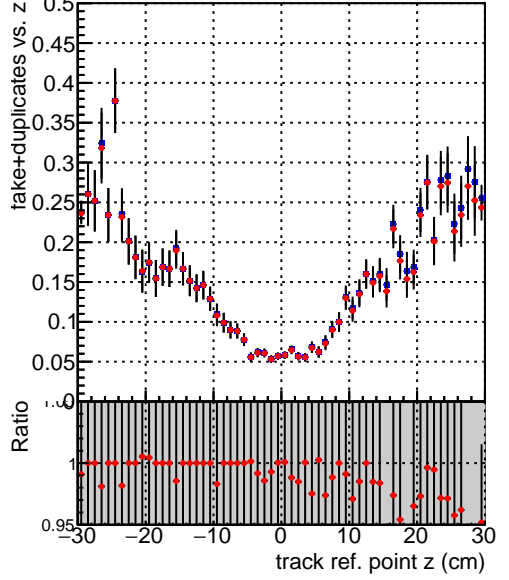

Efficiency vs vertpos**fake+duplicates vs vert r**

Legend:
— DQM_V0001_R000000001_Global_CMSSW_X_Y_Z_allNODNN
— DQM_V0001_R000000001_Global_CMSSW_X_Y_Z_all

Efficiency vs vert z**Efficiency vs. sim PV z****fake+duplicates vs Sim. PV z**