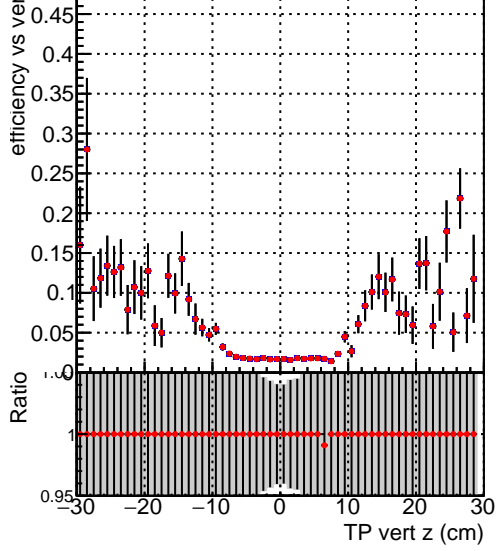

Efficiency vs vertpos**fake+duplicates vs vert r**

Legend:
— DQM_V0001_R000000001_Global_CMSSW_X_Y_Z_allNODNN
— DQM_V0001_R000000001_Global_CMSSW_X_Y_Z_all

Efficiency vs vert z**Efficiency vs. sim PV z****fake+duplicates vs Sim. PV z**