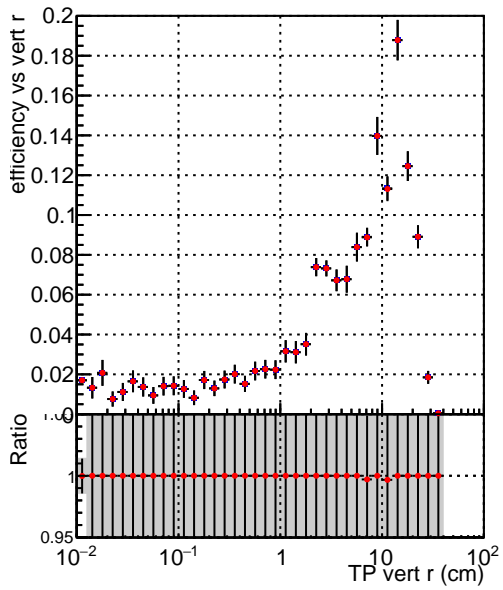

Efficiency vs vertpos**fake+duplicates vs vert r**

Legend:
— DQM_V0001_R000000001_Global_CMSSW_X_Y_Z_allNODNN
— DQM_V0001_R000000001_Global_CMSSW_X_Y_Z_all

Efficiency vs vert z**Efficiency vs. sim PV z****fake+duplicates vs Sim. PV z**