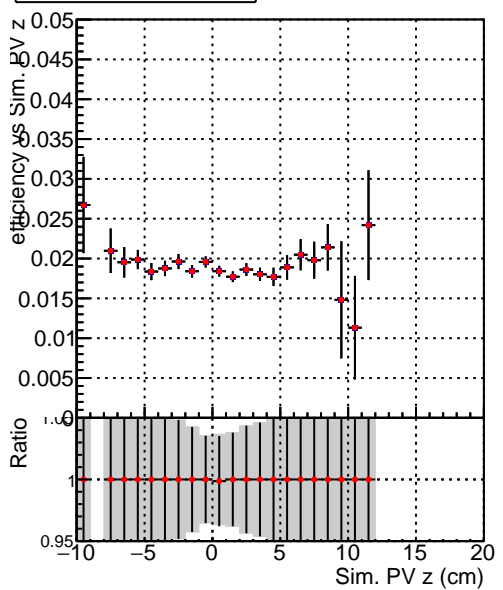

Efficiency vs vertpos**fake+duplicates vs vert r**

Legend:
— DQM_V0001_R000000001_Global_CMSSW_X_Y_Z_allNODNN
— DQM_V0001_R000000001_Global_CMSSW_X_Y_Z_all

Efficiency vs vert z**Efficiency vs. sim PV z****fake+duplicates vs Sim. PV z**