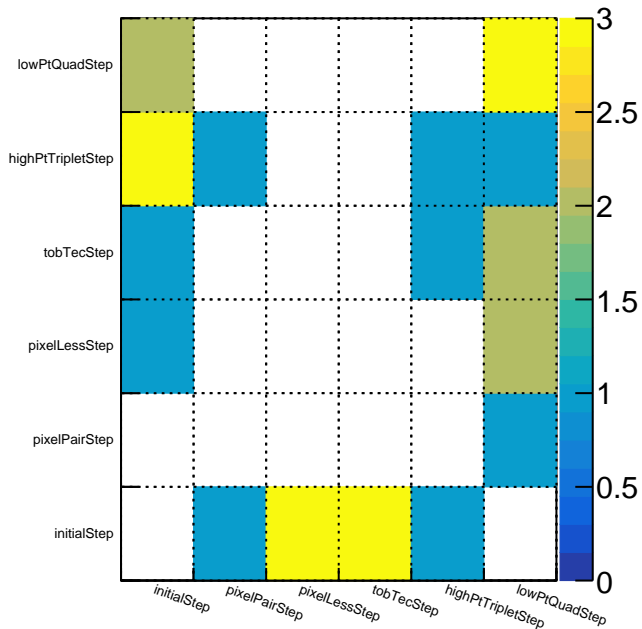

Duplicate tracks: originalAlgo vs originalAlgo

Duplicate tracks: originalAlgo vs originalAlgo