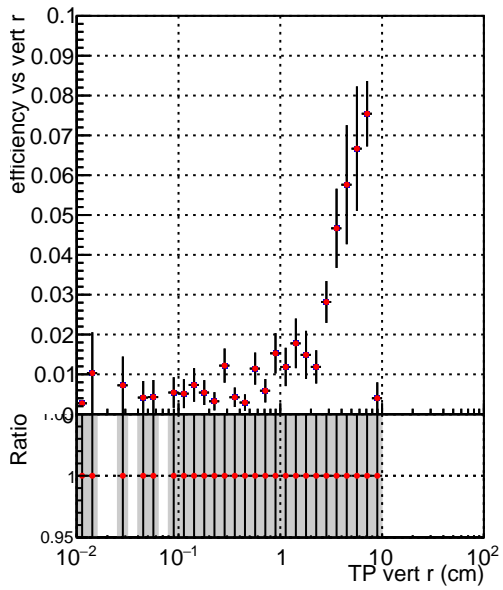

Efficiency vs vertpos**fake+duplicates vs vert r**

— DQM_V0001_R000000001_Global_CMSSW_X_Y_Z_allNODNN
— DQM_V0001_R000000001_Global_CMSSW_X_Y_Z_all

Efficiency vs vert z**Efficiency vs. sim PV z****fake+duplicates vs Sim. PV z**