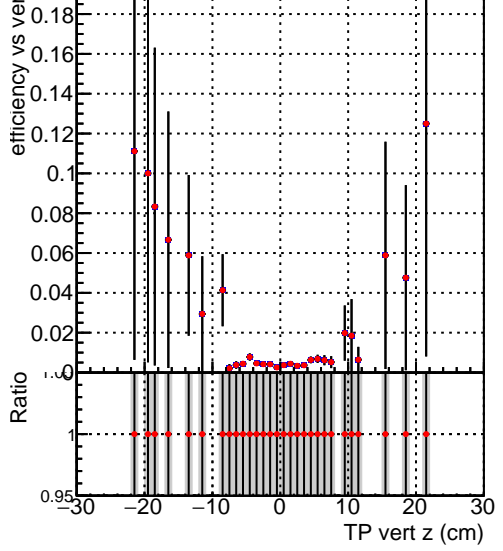

Efficiency vs vertpos**fake+duplicates vs vert r**

— DQM_V0001_R000000001_Global_CMSSW_X_Y_Z_allNODNN
— DQM_V0001_R000000001_Global_CMSSW_X_Y_Z_all

Efficiency vs vert z**Efficiency vs. sim PV z****fake+duplicates vs Sim. PV z**