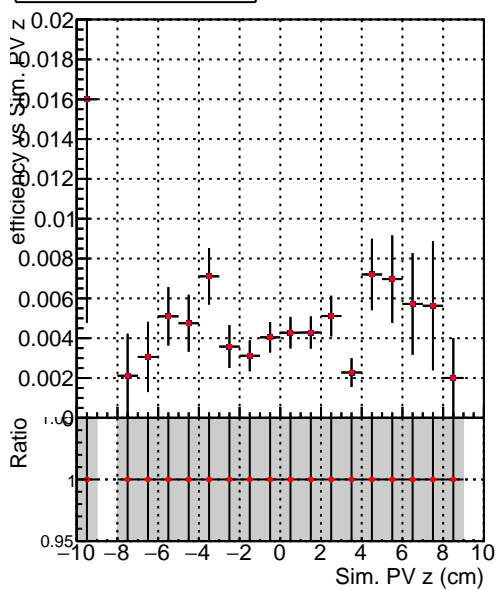

Efficiency vs vertpos**fake+duplicates vs vert r**

— DQM_V0001_R000000001_Global_CMSSW_X_Y_Z_allNODNN
— DQM_V0001_R000000001_Global_CMSSW_X_Y_Z_all

Efficiency vs vert z**Efficiency vs. sim PV z****fake+duplicates vs Sim. PV z**