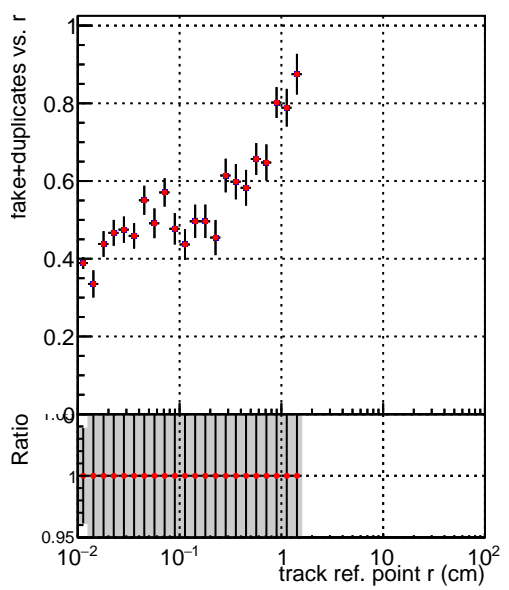

Efficiency vs vertpos**fake+duplicates vs vert r**

— DQM_V0001_R000000001_Global_CMSSW_X_Y_Z_allNODNN
— DQM_V0001_R000000001_Global_CMSSW_X_Y_Z_all

Efficiency vs vert z**Efficiency vs. sim PV z****fake+duplicates vs Sim. PV z**